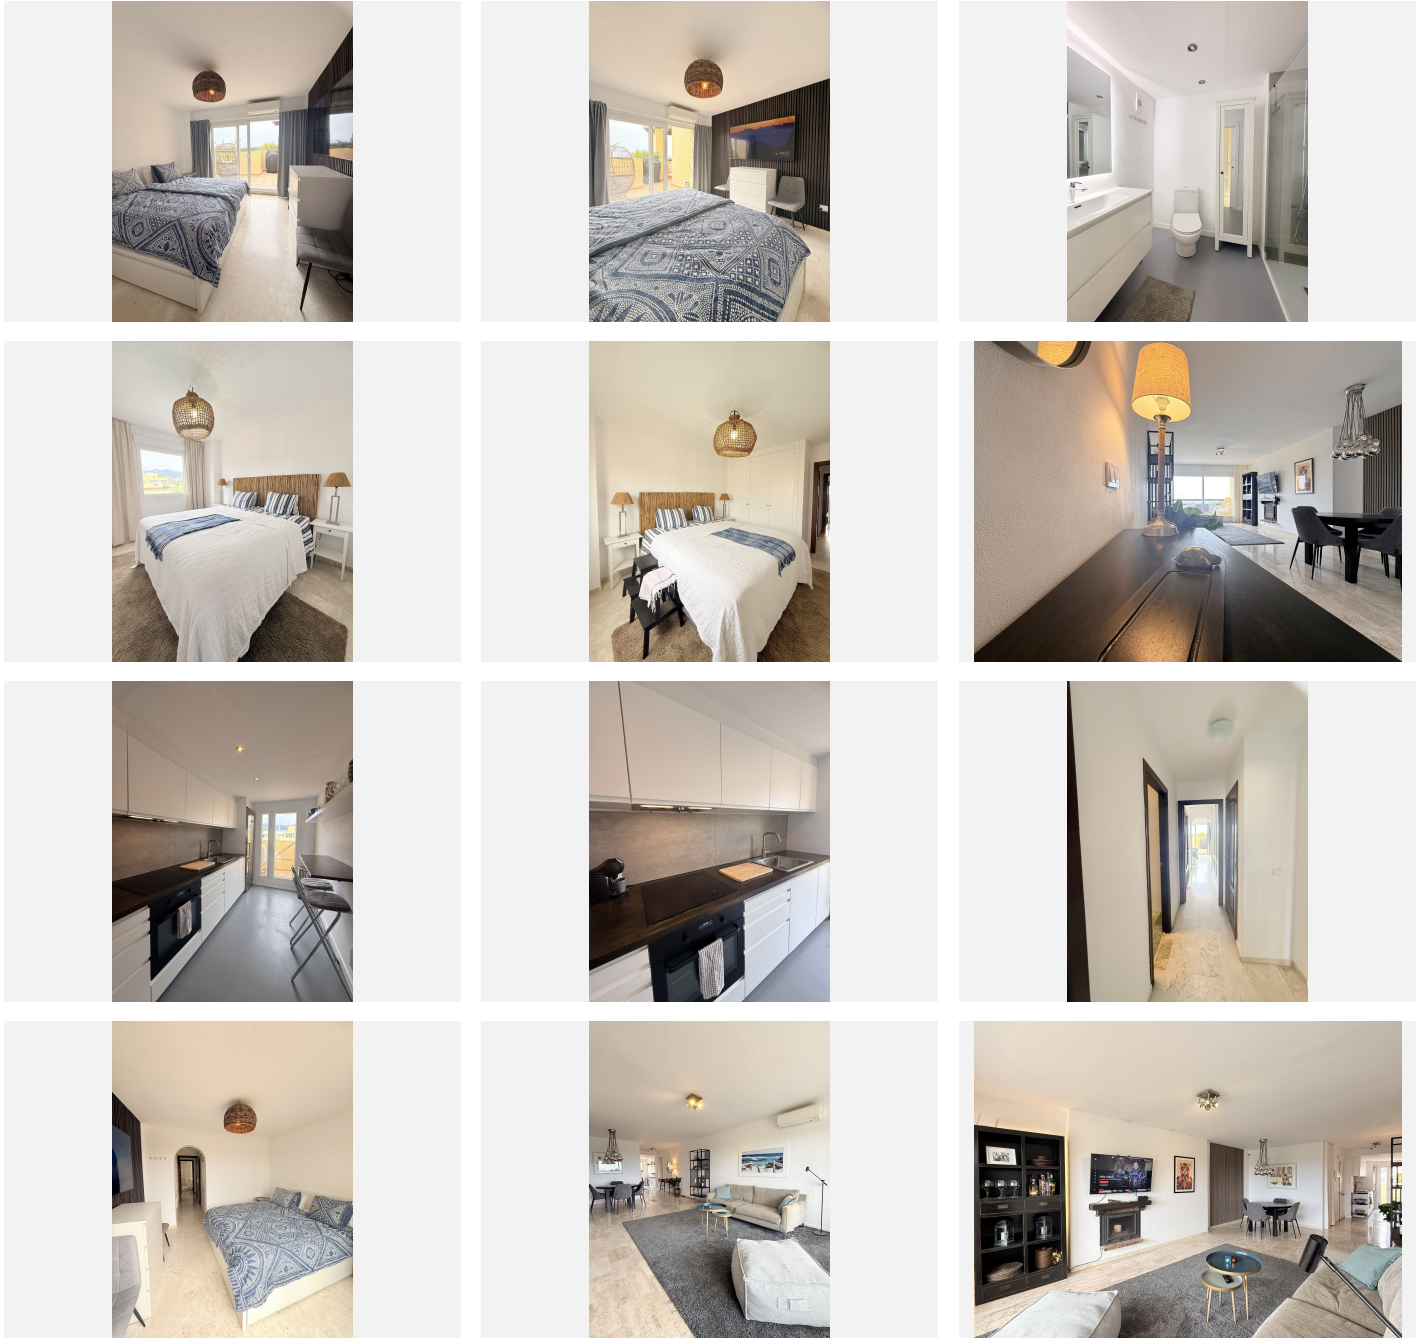

IDILIQ

ESTATES

The property features a generous guest bedroom with beautiful mountain views, served by a family bathroom. The master bedroom is positioned to the front, enjoying en-suite facilities, open sea views, and direct access to the terrace, seamlessly connecting indoor and outdoor living.

Set within a well-kept community in a quiet yet convenient location, this apartment is ideal as a full-time residence, holiday home or investment opportunity.