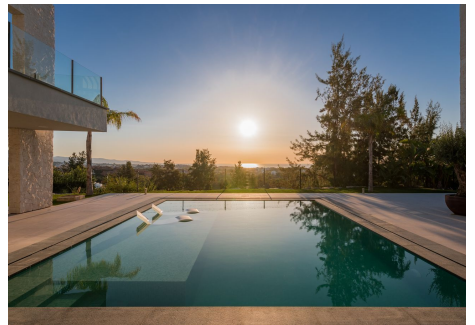

IDILIQ

ESTATES