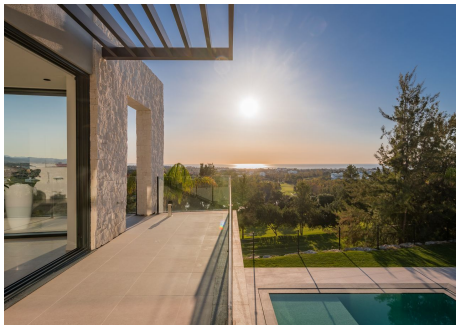

IDILIQ

ESTATES