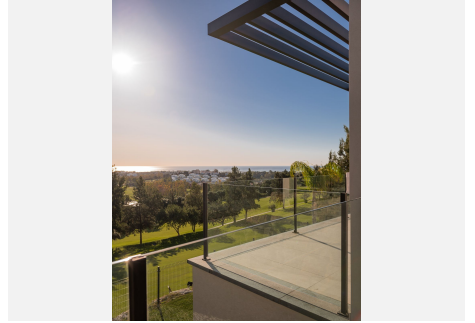

IDILIQ

ESTATES