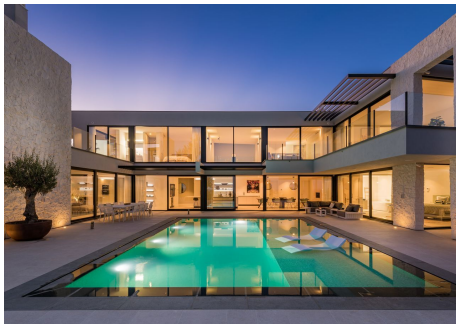

IDILIQ

ESTATES