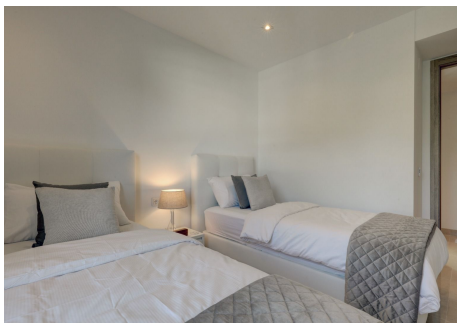

IDILIQ

ESTATES