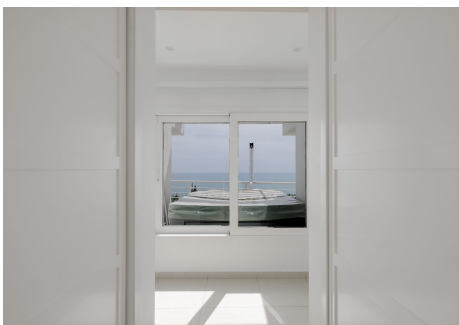

IDILIQ

ESTATES