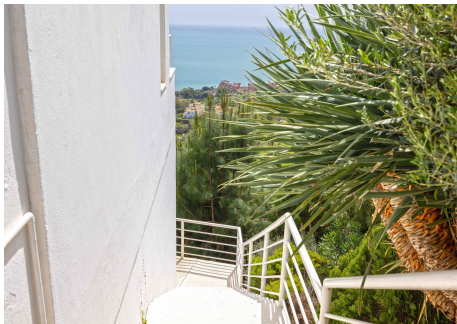

IDILIQ

ESTATES