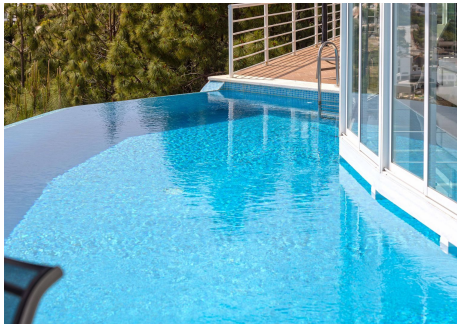

IDILIQ

ESTATES