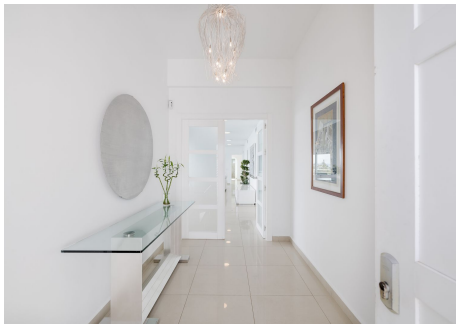

IDILIQ

ESTATES

The surrounding wild garden is virtually maintenance-free, allowing you to enjoy nature without hassle. Furthermore, there is the potential to build an additional lower floor of approximately 325 m², further expanding the possibilities of this magnificent property.

The location of this villa is unbeatable. Situated just a short walk from the famous Buddhist Stupa—one of the most exclusive areas of Benalmádena—this monument is dedicated to peace, prosperity, and harmony. Hundreds of pilgrims come here to meditate, walking clockwise around the temple while making wishes that are said to come true.

The setting of the villa offers tranquility and exclusivity, providing a safe and pleasant environment to live in. Its proximity to the sea and various natural areas makes it easy to enjoy outdoor activities and a healthy lifestyle. Moreover, the cultural and leisure offerings are broad, with numerous events and activities held throughout the year.