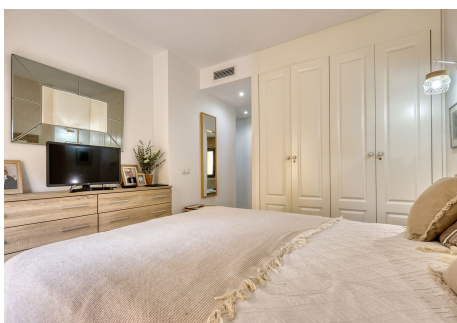

IDILIQ

ESTATES