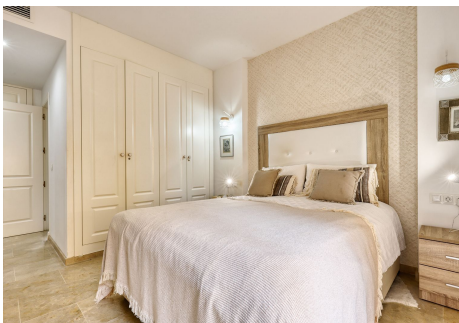

IDILIQ

ESTATES