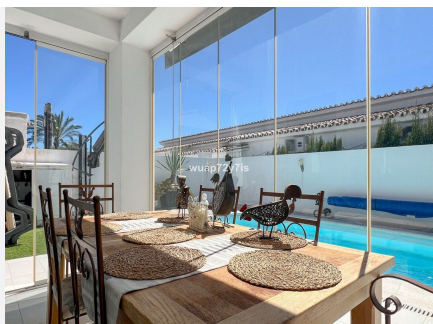

IDILIQ

ESTATES