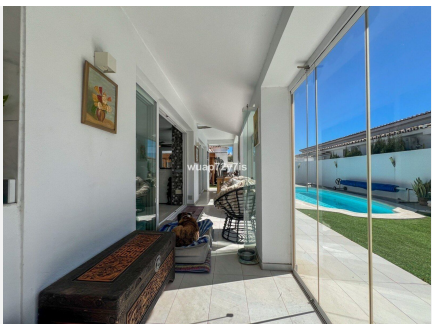

IDILIQ

ESTATES