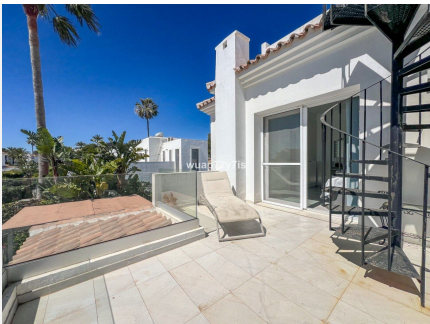

IDILIQ

ESTATES