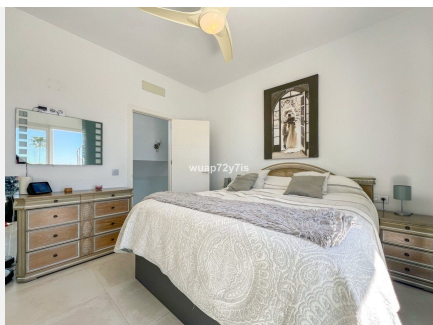

IDILIQ

ESTATES