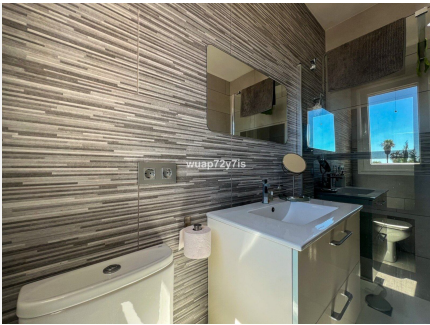

IDILIQ

ESTATES