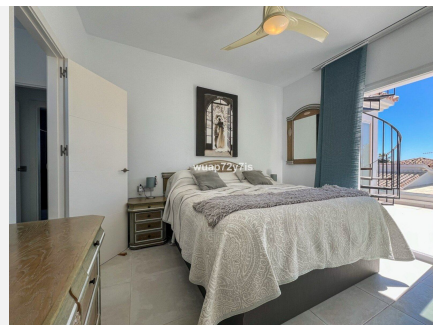

IDILIQ

ESTATES