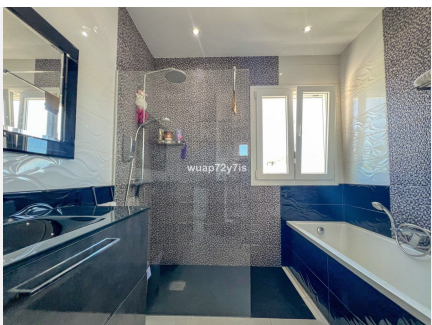

IDILIQ

ESTATES