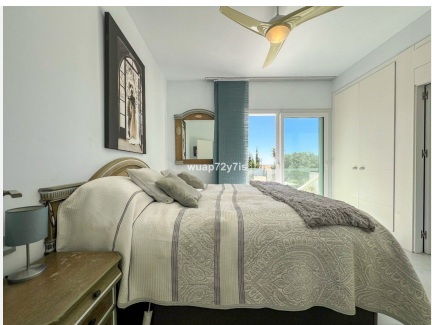

IDILIQ

ESTATES