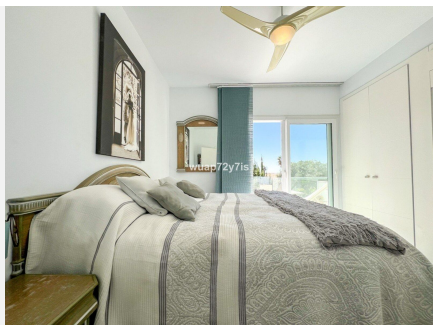

IDILIQ

ESTATES