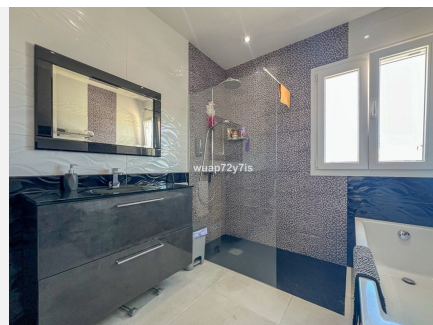

IDILIQ

ESTATES