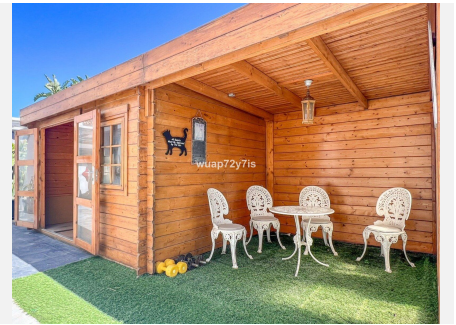

IDILIQ

ESTATES