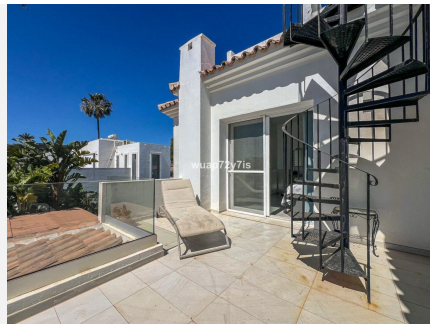

IDILIQ

ESTATES