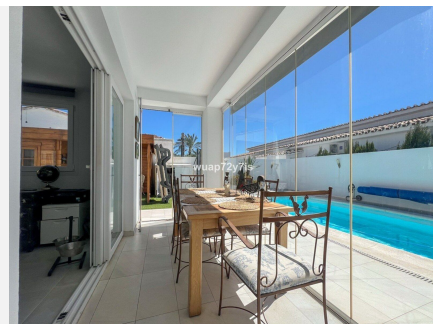

IDILIQ

ESTATES