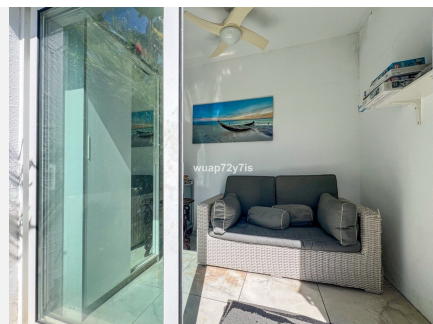

IDILIQ

ESTATES