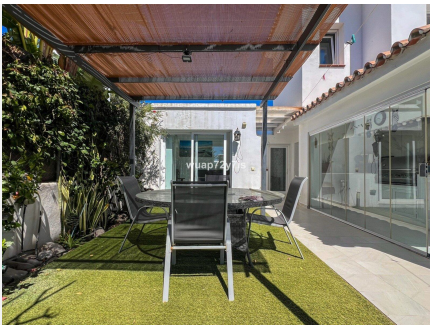

IDILIQ

ESTATES