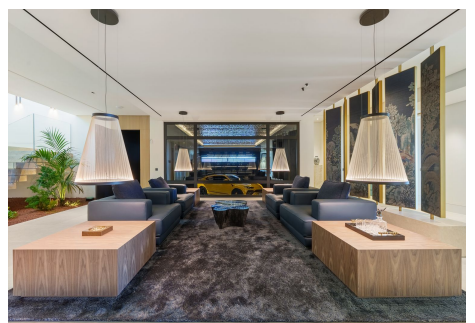

IDILIQ

ESTATES