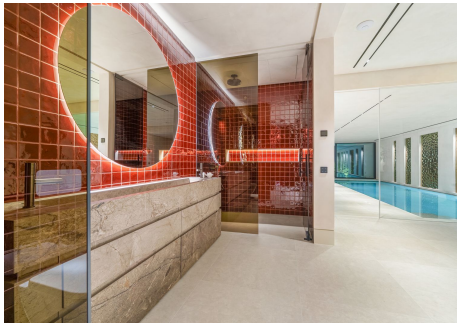

IDILIQ

ESTATES