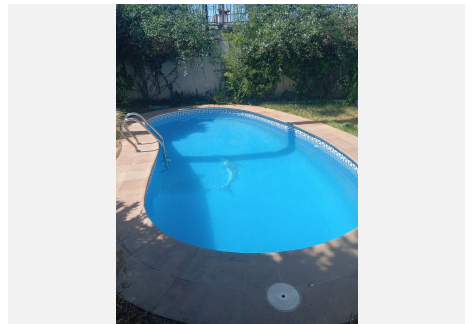

IDILIQ

ESTATES