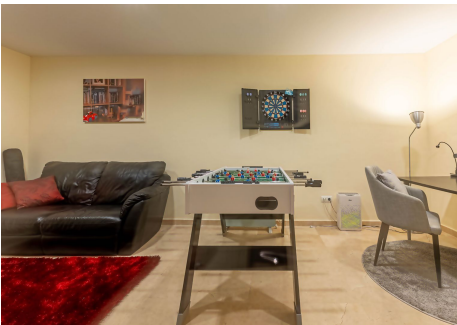

IDILIQ

ESTATES