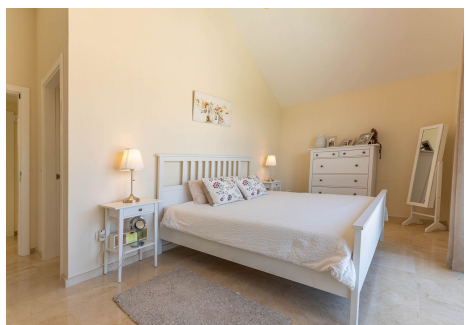

IDILIQ

ESTATES