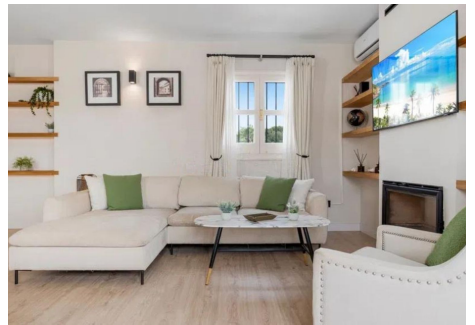

IDILIQ

ESTATES