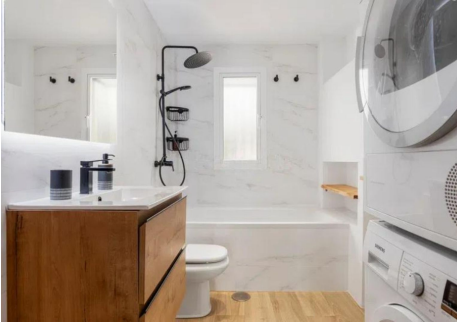

IDILIQ

ESTATES