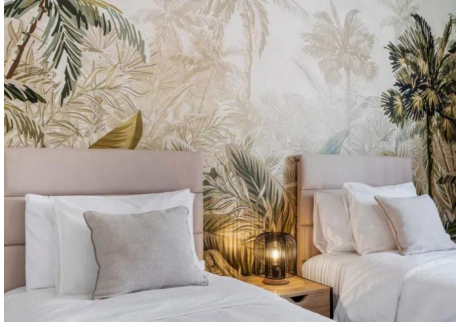

IDILIQ

ESTATES