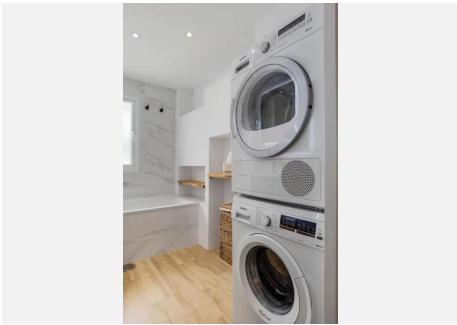

IDILIQ

ESTATES