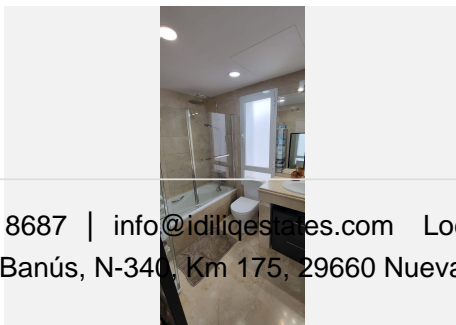

IDILIQ

ESTATES

Come and visit this charming and welcoming apartment that you can make your sweet home. You won't regret it!

+34 951 123 083 | +44 (0)330 179 8687 | info@idiliquestates.com Local 28, Edificio D, Centro de Negocios Puerta de Banús, N-340, Km 175, 29660 Nueva Andalucía