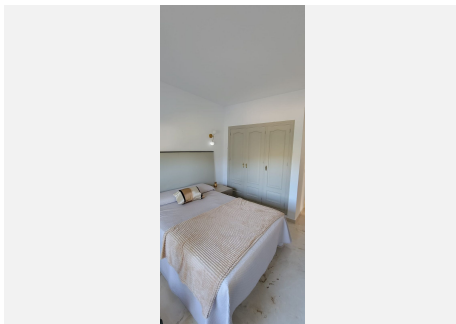

IDILIQ

ESTATES

Come and visit this charming and welcoming apartment that you can make your sweet home. You won't regret it!

+34 951 123 083 | +44 (0)330 179 8687 | info@idiliquestates.com Local 28, Edificio D, Centro de Negocios Puerta de Banús, N-340, Km 175, 29660 Nueva Andalucía