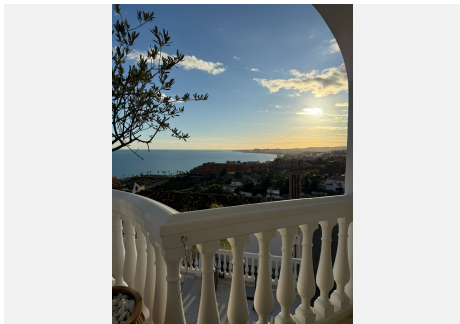

IDILIQ

ESTATES