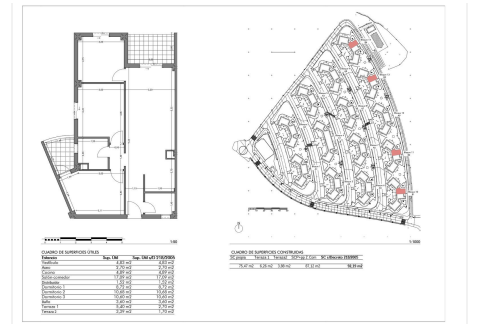

IDILIQ

ESTATES