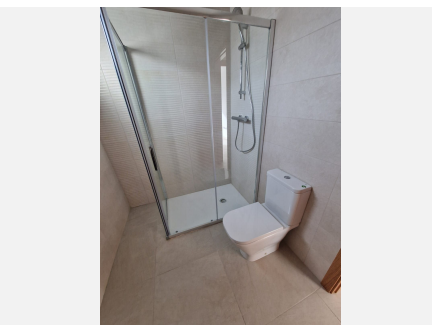

IDILIQ

ESTATES