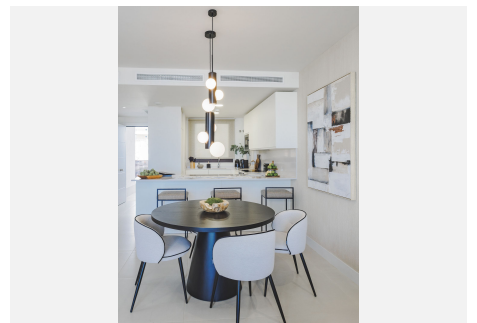

IDILIQ

ESTATES