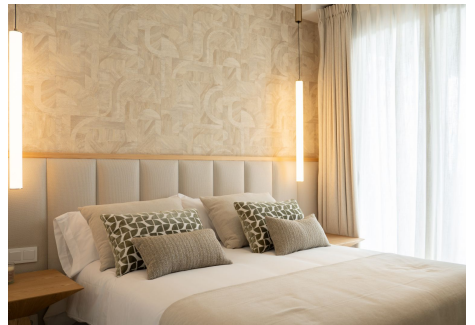

IDILIQ

ESTATES