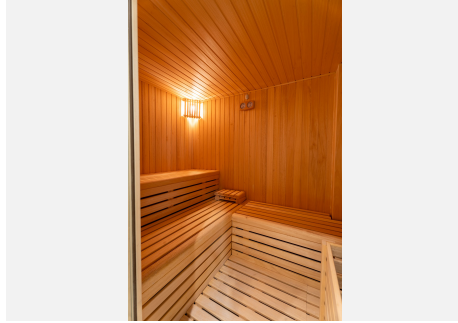

IDILIQ

ESTATES