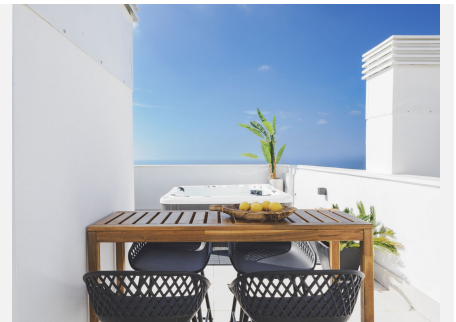

IDILIQ

ESTATES