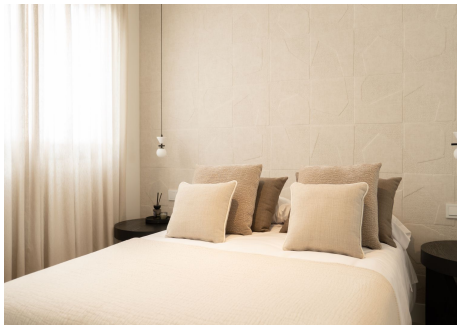

IDILIQ

ESTATES