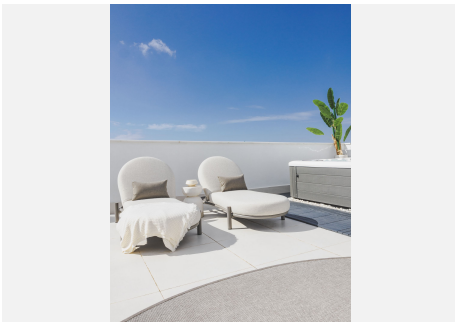

IDILIQ

ESTATES