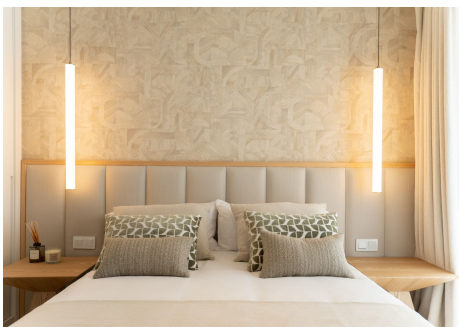

IDILIQ

ESTATES