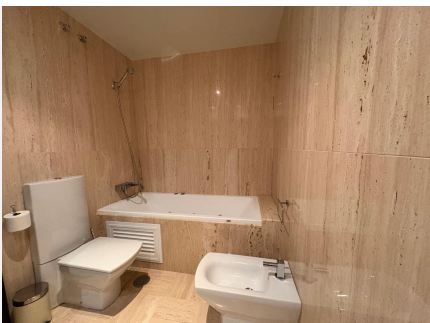

IDILIQ

ESTATES