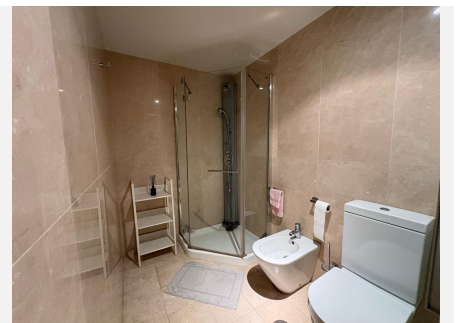

IDILIQ

ESTATES