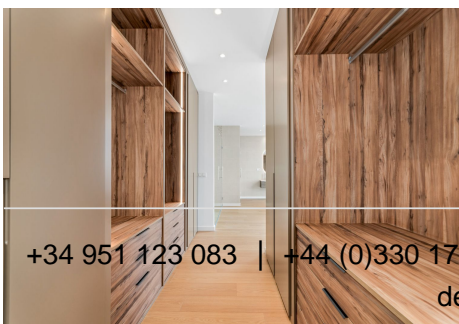

The lower floor is a true sanctuary of leisure and wellness, with a wine cellar, private spa, Finnish and Turkish saunas.

It includes a staff apartment and has a space designed to install a gym according to your needs.

Outside, the centerpiece is the infinity pool with a waterfall, clad in natural Indonesian stone, which not only enhances its beauty but also naturally purifies the water, a detail that reflects the balance between luxury and sustainability.

The property includes all modern comforts: elevator, laundry room, pantry, independent dressing room, guest room, and a private garage for 3 vehicles.

It also features a digital video intercom system, air conditioning, underfloor heating, and an advanced Smart Home system, allowing effortless control of every corner of the villa.

A glass-design fireplace adds warmth and serves as a decorative focal point.

Its A-rated energy efficiency is supported by solar panels that provide clean and sustainable energy to the home.

Located in the natural surroundings of Paraíso Alto, surrounded by prestigious golf courses, the villa offers tranquility and privacy without sacrificing proximity to Puerto Banús, international schools, exclusive restaurants, and supermarkets.

This residence is not just a house, it is a lifestyle experience that combines luxury, design, and sustainability in a privileged setting.

+34 951 123 083 | +44 (0)330 179 8687 | info@idiliqestates.com Local 28, Edificio D, Centro de Negocios Puerta de Banús, N-340, Km 175, 29660 Nueva Andalucía