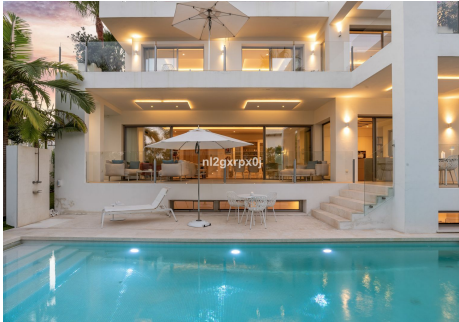

IDILIQ

ESTATES