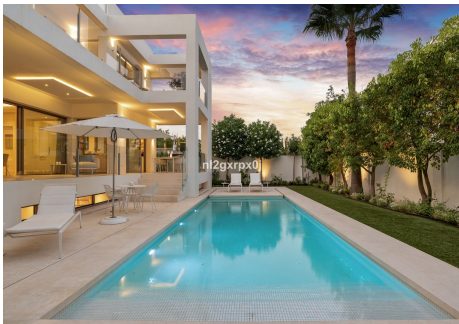

IDILIQ

ESTATES