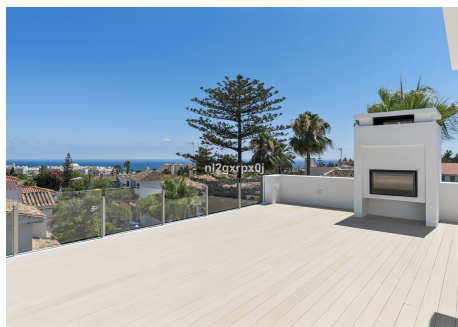

IDILIQ

ESTATES