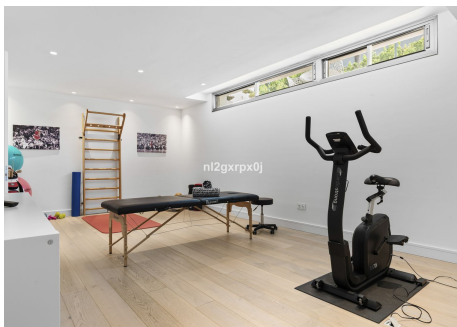

IDILIQ

ESTATES