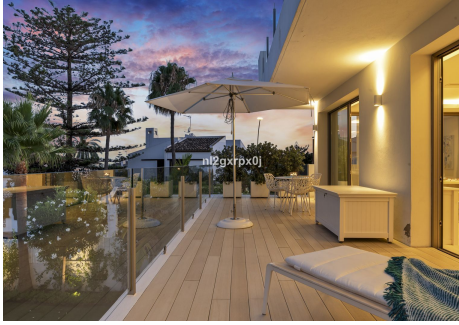

IDILIQ

ESTATES