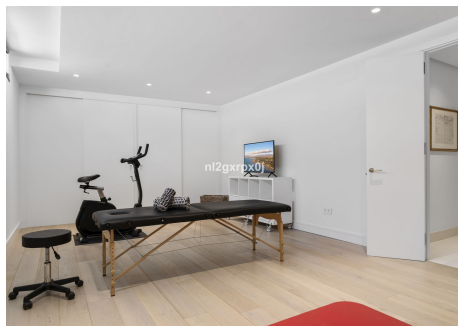

IDILIQ

ESTATES