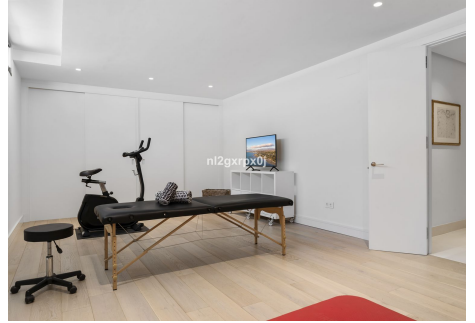

IDILIQ

ESTATES