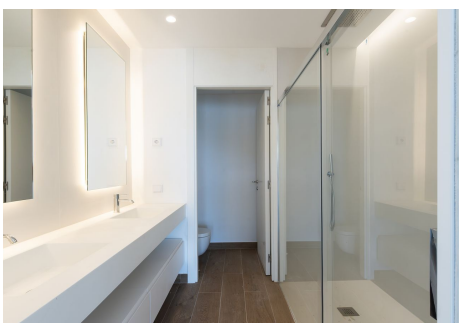

IDILIQ

ESTATES