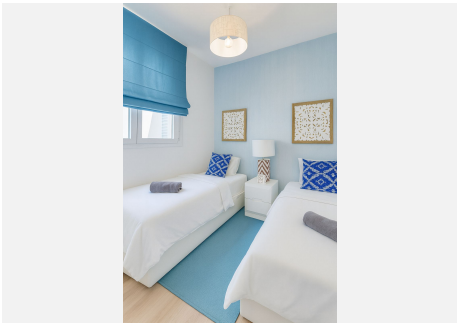

IDILIQ

ESTATES

Rental license with income track record – turnkey investment

Contemporary interiors – fully furnished, move-in ready

Community rooftop pool & gym for wellness and leisure

Secure gated complex with landscaped gardens

Proximity to international schools, healthcare & transport links

Lifestyle & Location

Prime Nueva Andalucía – Golf Valley address

Minutes to Puerto Banús, Marbella town & golden beaches

Thriving expat community, ideal for relocation

Year-round sunshine, Mediterranean light & outdoor living

This is a rare opportunity to secure a turnkey penthouse in Marbella's most desirable enclave. Contact us today to arrange a private viewing or request full relocation guidance.

+34 951 123 083 | +44 (0)330 179 8687 | info@idiliqestates.com Local 28, Edificio D, Centro de Negocios Puerta de Banús, N-340, Km 1.5, 29660 Nueva Andalucía