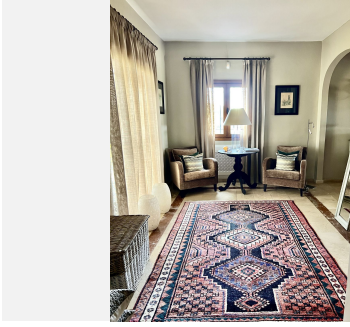

IDILIQ

ESTATES