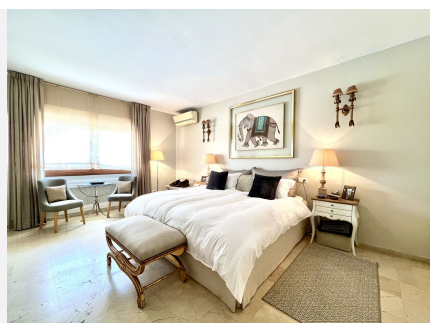

IDILIQ

ESTATES