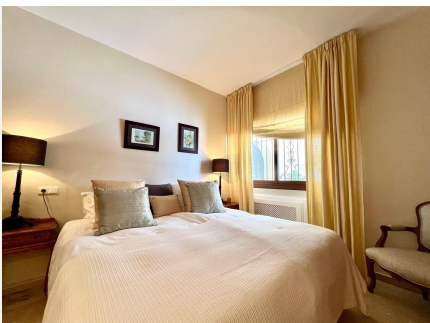

IDILIQ

ESTATES