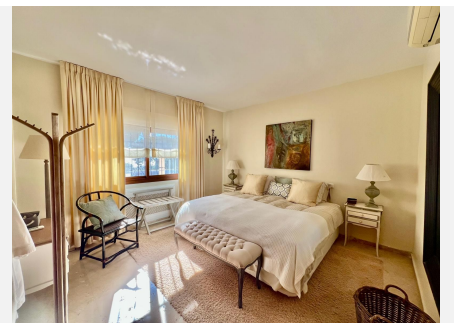

IDILIQ

ESTATES