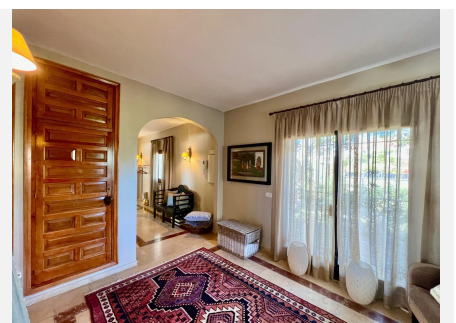

IDILIQ

ESTATES