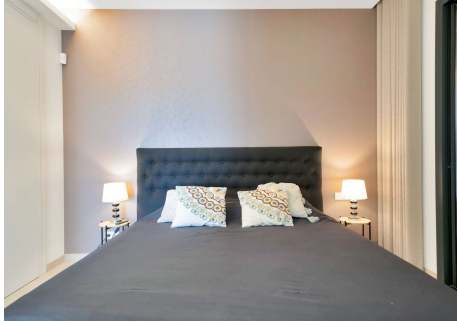

IDILIQ

ESTATES