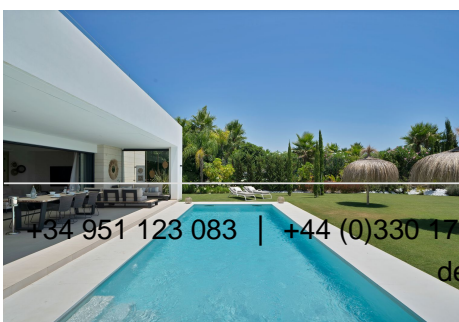

IDILIQ

ESTATES

was carried out by the current owners by making the carport into a more secure space for cars. Perfect if you are travelling away and want to be able to ensure that the whole property is locked up to leave.

+34 951 123 083 | +44 (0)330 179 8687 | info@idiliqestates.com Local 28, Edificio D, Centro de Negocios Puerta de Banús, N.340, Km 175, 29660 Nueva Andalucía