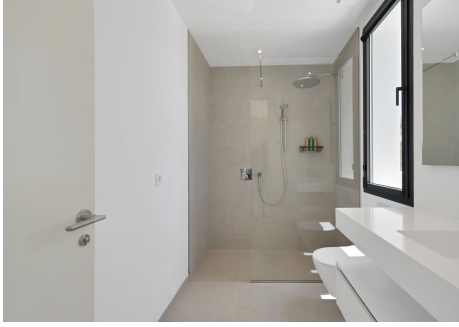

IDILIQ

ESTATES