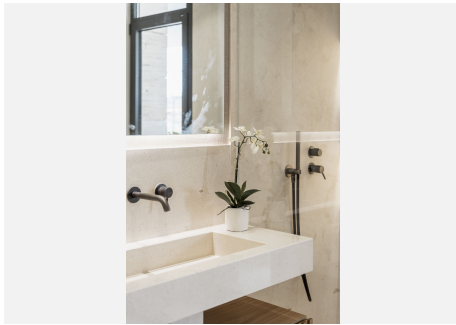

IDILIQ

ESTATES