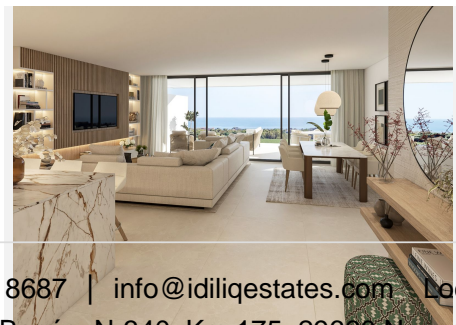

IDILIQ

ESTATES

Residents can enjoy breathtaking views, whether it's the serene mountain backdrop, lush gardens, the refreshing sight of their private pool, or a peaceful courtyard.

The properties also come with spacious terraces, including covered and private options, where you can unwind and enjoy the surrounding natural beauty.

Inside, the homes are equipped with fitted wardrobes for ample storage and fully fitted kitchens, making daily living convenient and enjoyable.

The development also features private gardens, gyms, and ensuite bathrooms for each bedroom, ensuring luxury and privacy at every turn.

This new development is more than just a place to live; it's a lifestyle.

With all the modern features, luxury amenities, and an outstanding location, it represents the perfect opportunity for those seeking a new home in a thriving community.

Whether you're looking for a peaceful retreat or a home close to all the action, this development has everything you need to live the life you've always dreamed of.