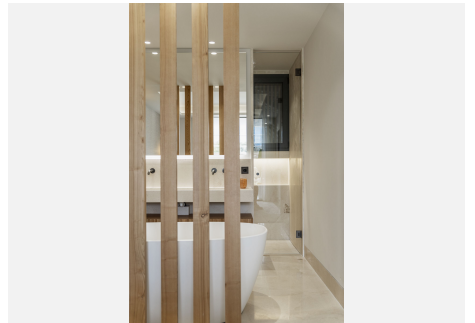

IDILIQ

ESTATES