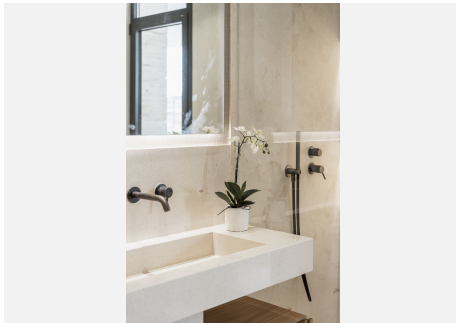

IDILIQ

ESTATES