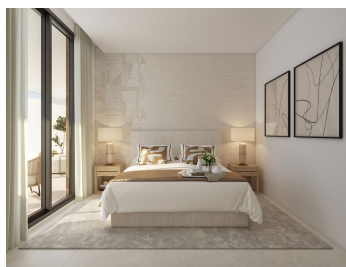

IDILIQ

ESTATES

R5107315

📍 Marbella

REF# R5107315 1.178.690 €

BEDS

2

BATHS

2

BUILT

116 m²

TERRACE

30 m²

This stunning new development offers an exceptional living experience with a blend of modern design and unbeatable convenience.

Located in a prime area, the property is ideally situated close to a variety of amenities, including world-class golf courses, beautiful beaches, shopping centers, schools, and marinas.

The location offers the perfect balance between tranquil, coastal living and easy access to daily necessities, making it an excellent choice for families, retirees, and golf enthusiasts alike.

The development features new construction with high-quality finishes, offering a fresh, contemporary atmosphere.

The homes are equipped with private pools, both outdoor and indoor, allowing for year-round relaxation.