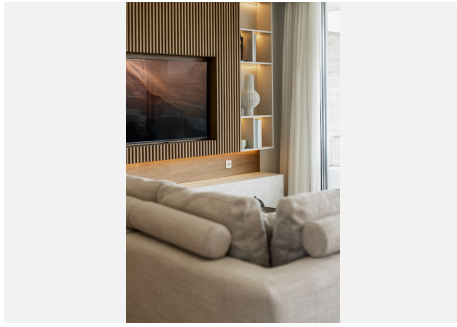

IDILIQ

ESTATES