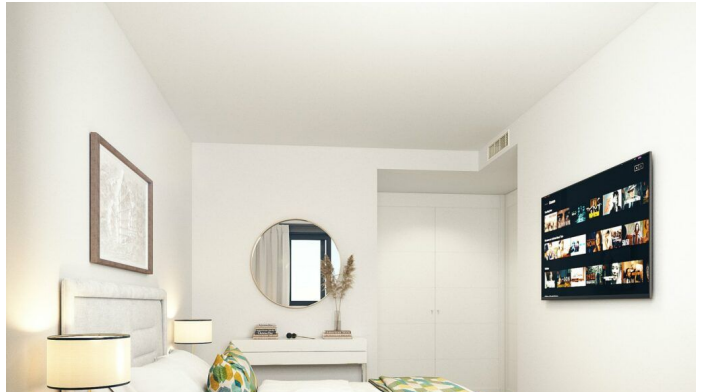

IDILIQ

ESTATES

R5074753

Torremolinos

REF# R5074753 778.500 €

BEDS

2

BATHS

2

BUILT

107 m²

PLOT

32 m²

TERRACE

18 m²

This is an exclusive development of innovative architectural design facing the Alboran Sea. The development is located in a quiet area of Torremolinos with a contemporary architectural design created to enjoy the privacy and elegance of its gardens and lush vegetation. The development is arranged in four majestic buildings that turn towards the sea, embracing the widest angle of view of the horizon, so that all homes enjoy panoramic sea views and an unobstructed perspective of the spectacular communal areas and an unobstructed view of the spectacular communal areas.

The development has a private urbanisation with large green areas, as well as a wellness area with swimming pools and a healthy circuit where you can enjoy relaxation regardless of the time of year. Exclusive facilities designed to make luxury and wellness your dream lifestyle.