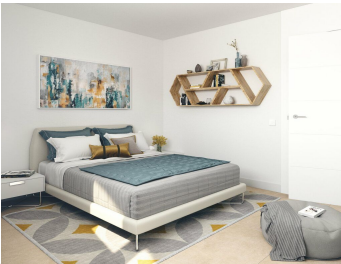

IDILIQ

ESTATES

R5074753

Torremolinos

REF# R5074753 761.500 €

BEDS

2

BATHS

2

BUILT

107 m²

This is an exclusive development of innovative architectural design facing the Alboran Sea. The development is located in a quiet area of Torremolinos with a contemporary architectural design created to enjoy the privacy and elegance of its gardens and lush vegetation. The development is arranged in four majestic buildings that turn towards the sea, embracing the widest angle of view of the horizon, so that all homes enjoy panoramic sea views and an unobstructed perspective of the spectacular communal areas and an unobstructed view of the spectacular communal areas.

The development has a private urbanisation with large green areas, as well as a wellness area with swimming pools and a healthy circuit where you can enjoy relaxation regardless of the time of year. Exclusive facilities designed to make luxury and wellness your dream lifestyle.