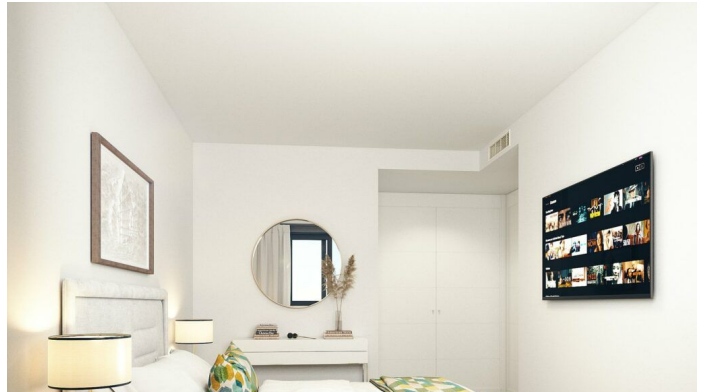

IDILIQ

ESTATES

R5074753

Torremolinos

REF# R5074753 761.500 €

BEDS

2

BATHS

2

BUILT

107 m²

This is an exclusive development of innovative architectural design facing the Alboran Sea. The development is located in a quiet area of Torremolinos with a contemporary architectural design created to enjoy the privacy and elegance of its gardens and lush vegetation. The development is arranged in four majestic buildings that turn towards the sea, embracing the widest angle of view of the horizon, so that all homes enjoy panoramic sea views and an unobstructed perspective of the spectacular communal areas and an unobstructed view of the spectacular communal areas.

The development has a private urbanisation with large green areas, as well as a wellness area with swimming pools and a healthy circuit where you can enjoy relaxation regardless of the time of year. Exclusive facilities designed to make luxury and wellness your dream lifestyle.