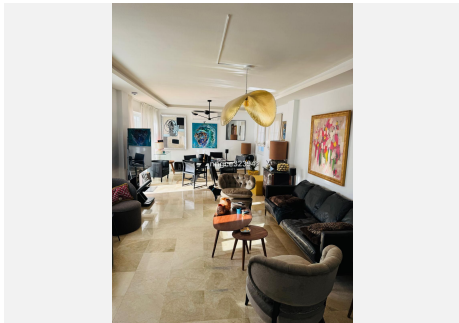

IDILIQ

ESTATES