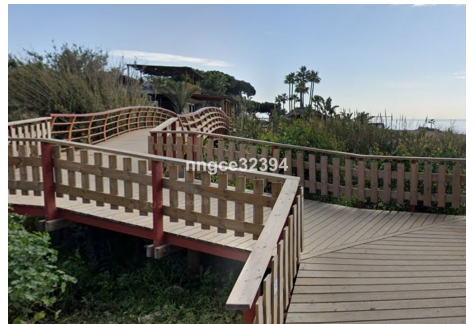

70 m²

TERRACE

48 m²

Glamorous Artistic Reformed Beachside Penthouse – New Golden Mile, Benamara

Discover coastal sophistication in this beautifully reimagined 2-bedroom, 2-bathroom penthouse on the New Golden Mile. Nestled within a quiet, gated, charming pueblo-style community in Benamara, this top-floor gem offers a rare blend of artistic design, modern comfort, and effortless beachside living. This penthouse is located just a few minutes' walk to Salduna Beach and only 10 minutes by car to the glitz and glamour of Puerto Banús.

The communal garden extends to a forest and beach zone, technically making this a beachfront urbanization. Enjoy seamless indoor-outdoor living with a spacious terrace perfect for sunbathing, dining al

IDILIQ

ESTATES

fresco, or simply soaking in the sea air. An upper-level solarium adds a private retreat surrounded by greenery — ideal for sunset cocktails or peaceful morning meditation.

Located between the Senator and Marriott Hotels, you're in the heart of one of the most sought-after areas along the coast. The generously sized bedrooms offer built-in wardrobes and calming natural light. The primary suite features an en suite bathroom for added privacy and ease.

Set within a lush community with mature gardens and a large communal pool, you're also steps from beachside restaurants, local cafés, and essential amenities.

Whether you're seeking a chic holiday home, stylish full-time residence, or a smart investment in a high-demand area, this penthouse delivers on every level.