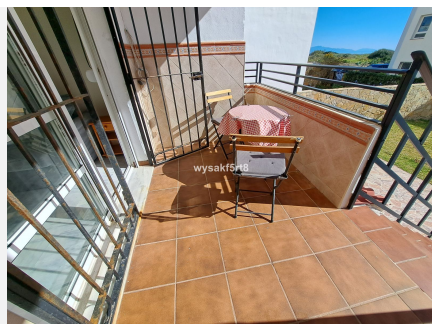

IDILIQ

ESTATES

Condition : Excellent.

Pool : Communal, Children`s Pool.

Climate Control : Air Conditioning, Hot A/C, Cold A/C.

Views : Sea, Beach, Garden.

Features : Covered Terrace, Lift, Fitted Wardrobes, Near Transport, Private Terrace, Storage Room, Utility Room, Access for people with reduced mobility, Marble Flooring, Double Glazing.

Furniture : Part Furnished.

Kitchen : Fully Fitted.

Garden : Private, Easy Maintenance.

Security : Entry Phone.

Parking : Underground, Communal.

Utilities : Electricity, Drinkable Water.

Category : Beachfront, Cheap, Holiday Homes, Investment, Reduced, Resale.