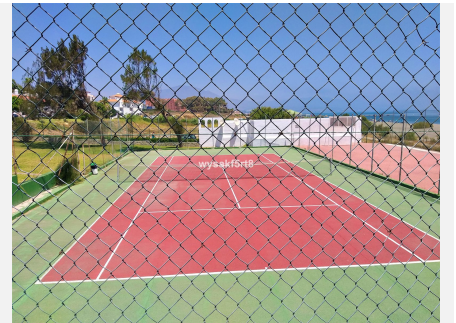

IDILIQ

ESTATES