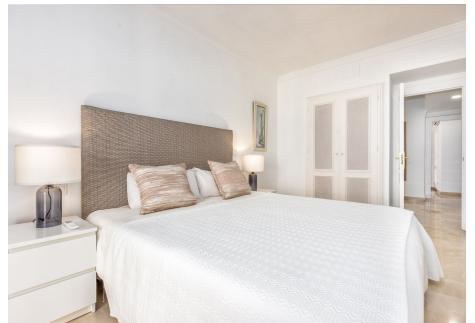

IDILIQ

ESTATES