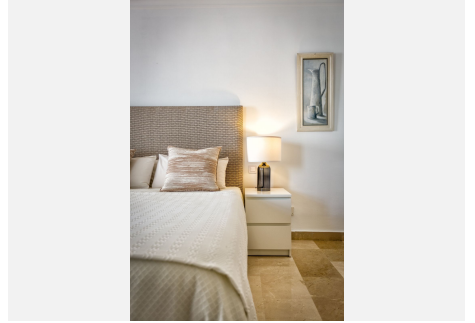

IDILIQ

ESTATES