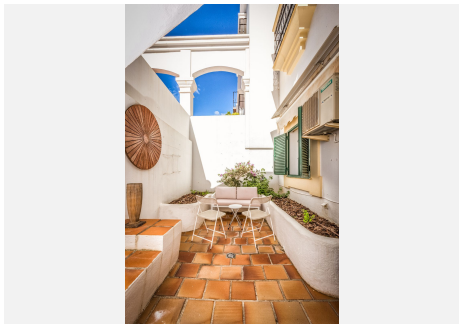

IDILIQ

ESTATES