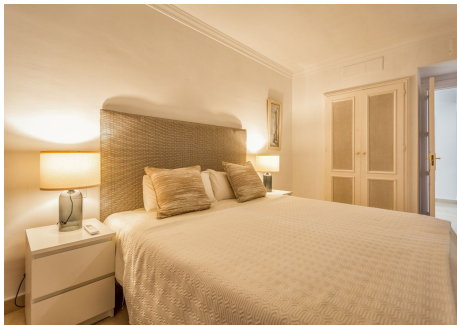

IDILIQ

ESTATES