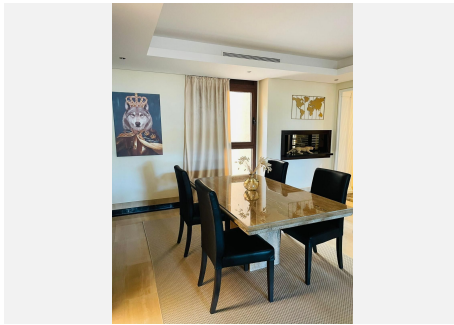

IDILIQ

ESTATES