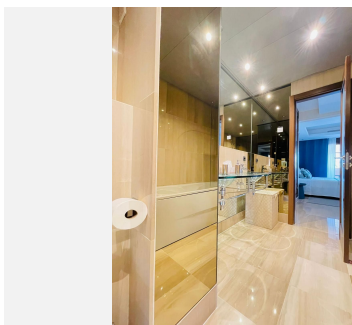

IDILIQ

ESTATES