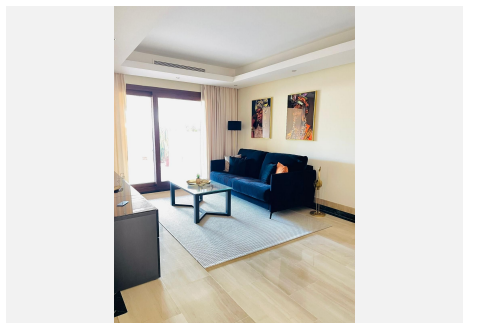

IDILIQ

ESTATES