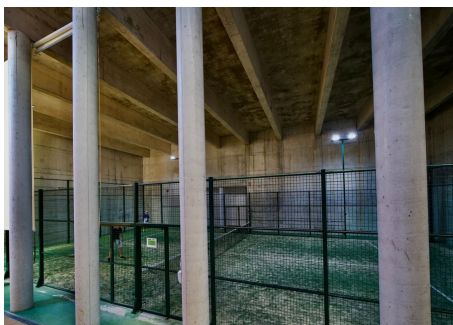

IDILIQ

ESTATES

Additionally, the apartment includes a private parking space, adding convenience and functionality to this unique property.

An exceptional opportunity for those seeking an exclusive home in a prime location.
Contact us for more information!