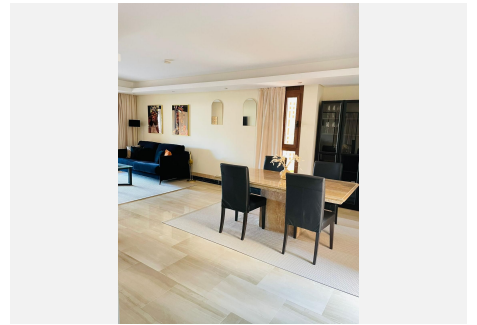

IDILIQ

ESTATES