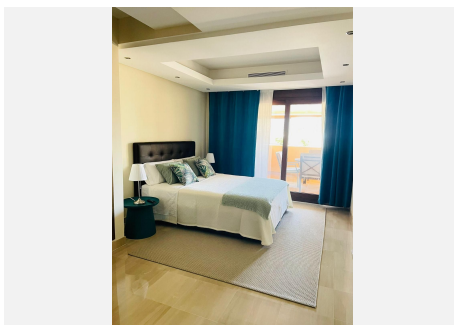

IDILIQ

ESTATES