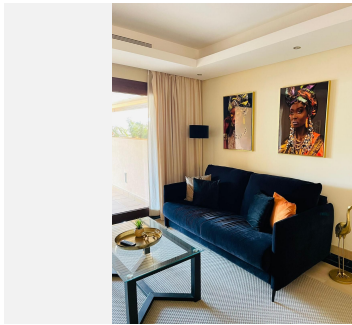

IDILIQ

ESTATES