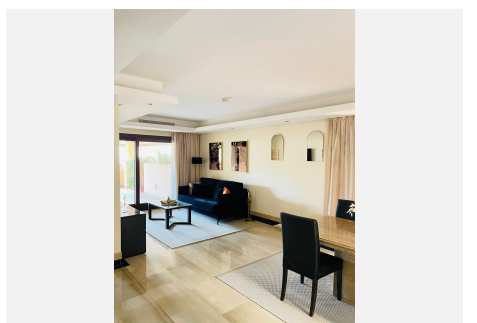

IDILIQ

ESTATES