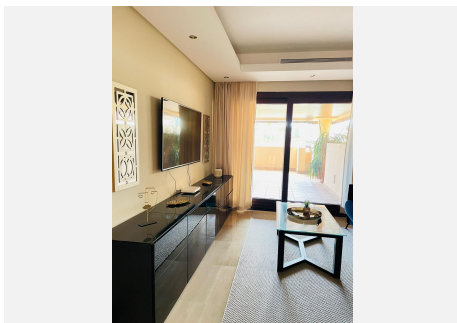

IDILIQ

ESTATES