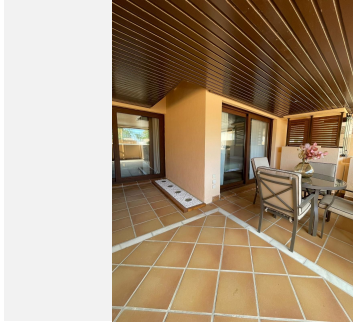

IDILIQ

ESTATES