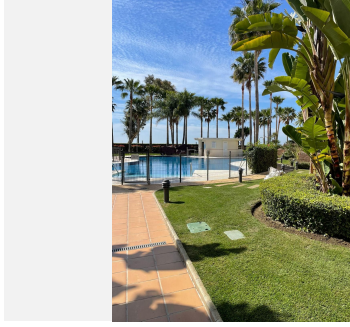

IDILIQ

ESTATES