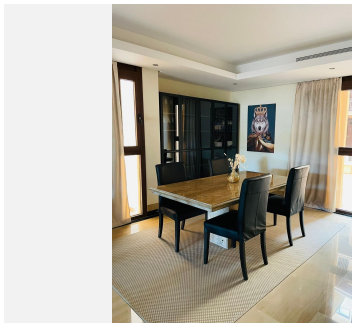

IDILIQ

ESTATES