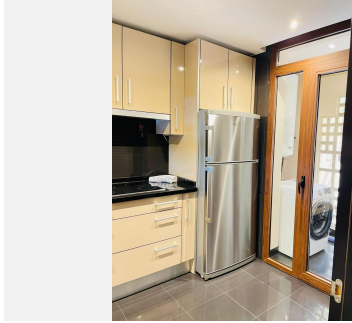

IDILIQ

ESTATES