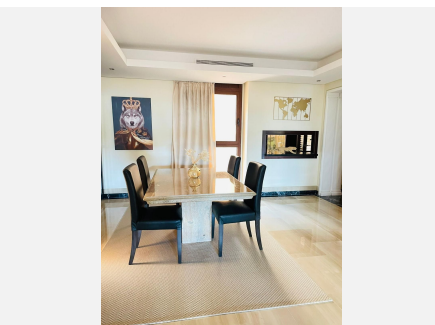

IDILIQ

ESTATES

Additionally, the apartment includes a private parking space, adding convenience and functionality to this unique property.

An exceptional opportunity for those seeking an exclusive home in a prime location.
Contact us for more information!