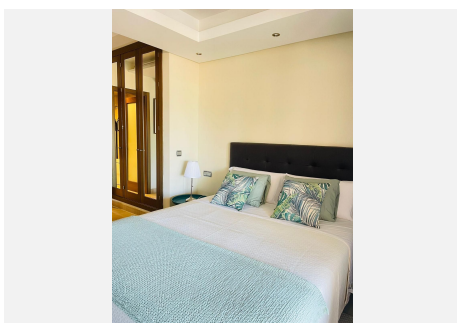

IDILIQ

ESTATES