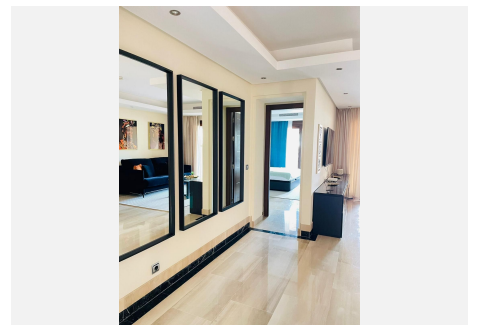

IDILIQ

ESTATES

Additionally, the apartment includes a private parking space, adding convenience and functionality to this unique property.

An exceptional opportunity for those seeking an exclusive home in a prime location.
Contact us for more information!