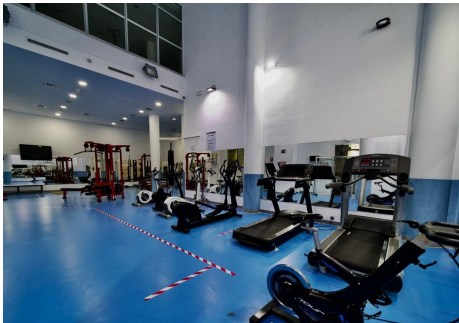

IDILIQ

ESTATES