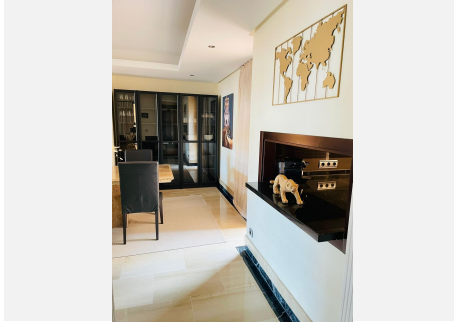

IDILIQ

ESTATES