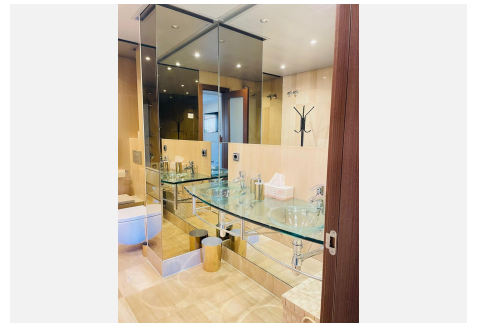

IDILIQ

ESTATES