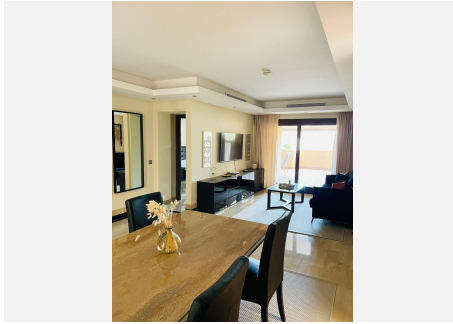

IDILIQ

ESTATES

Additionally, the apartment includes a private parking space, adding convenience and functionality to this unique property.

An exceptional opportunity for those seeking an exclusive home in a prime location.
Contact us for more information!