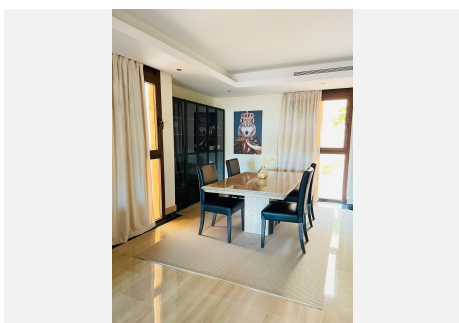

IDILIQ

ESTATES