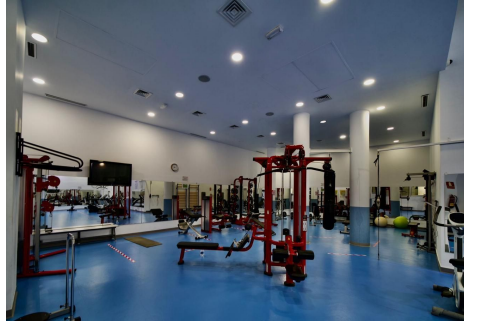

IDILIQ

ESTATES