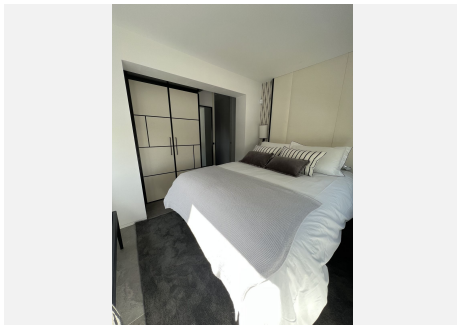

IDILIQ

ESTATES