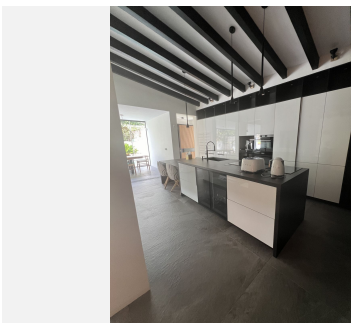

IDILIQ

ESTATES