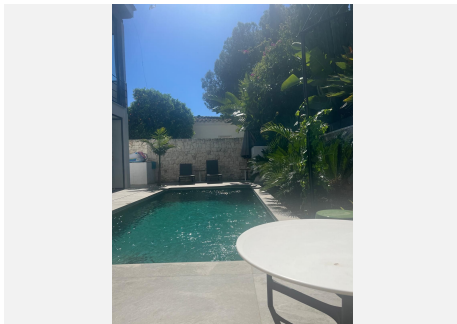

IDILIQ

ESTATES