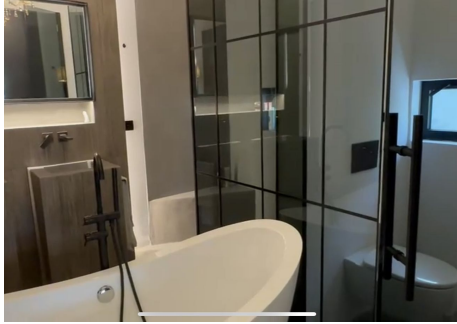

IDILIQ

ESTATES