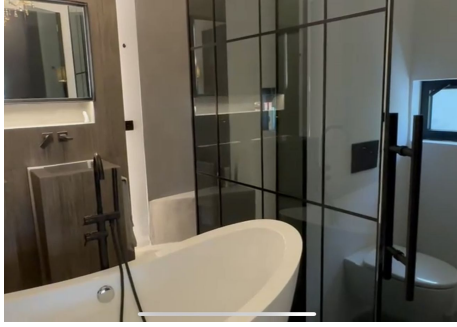

IDILIQ

ESTATES