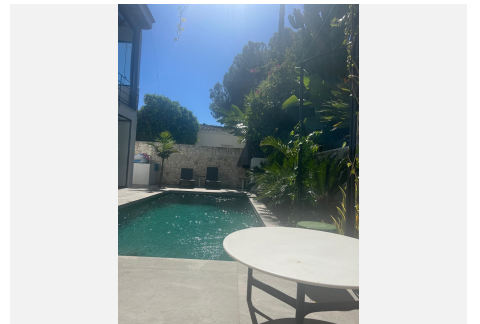

IDILIQ

ESTATES