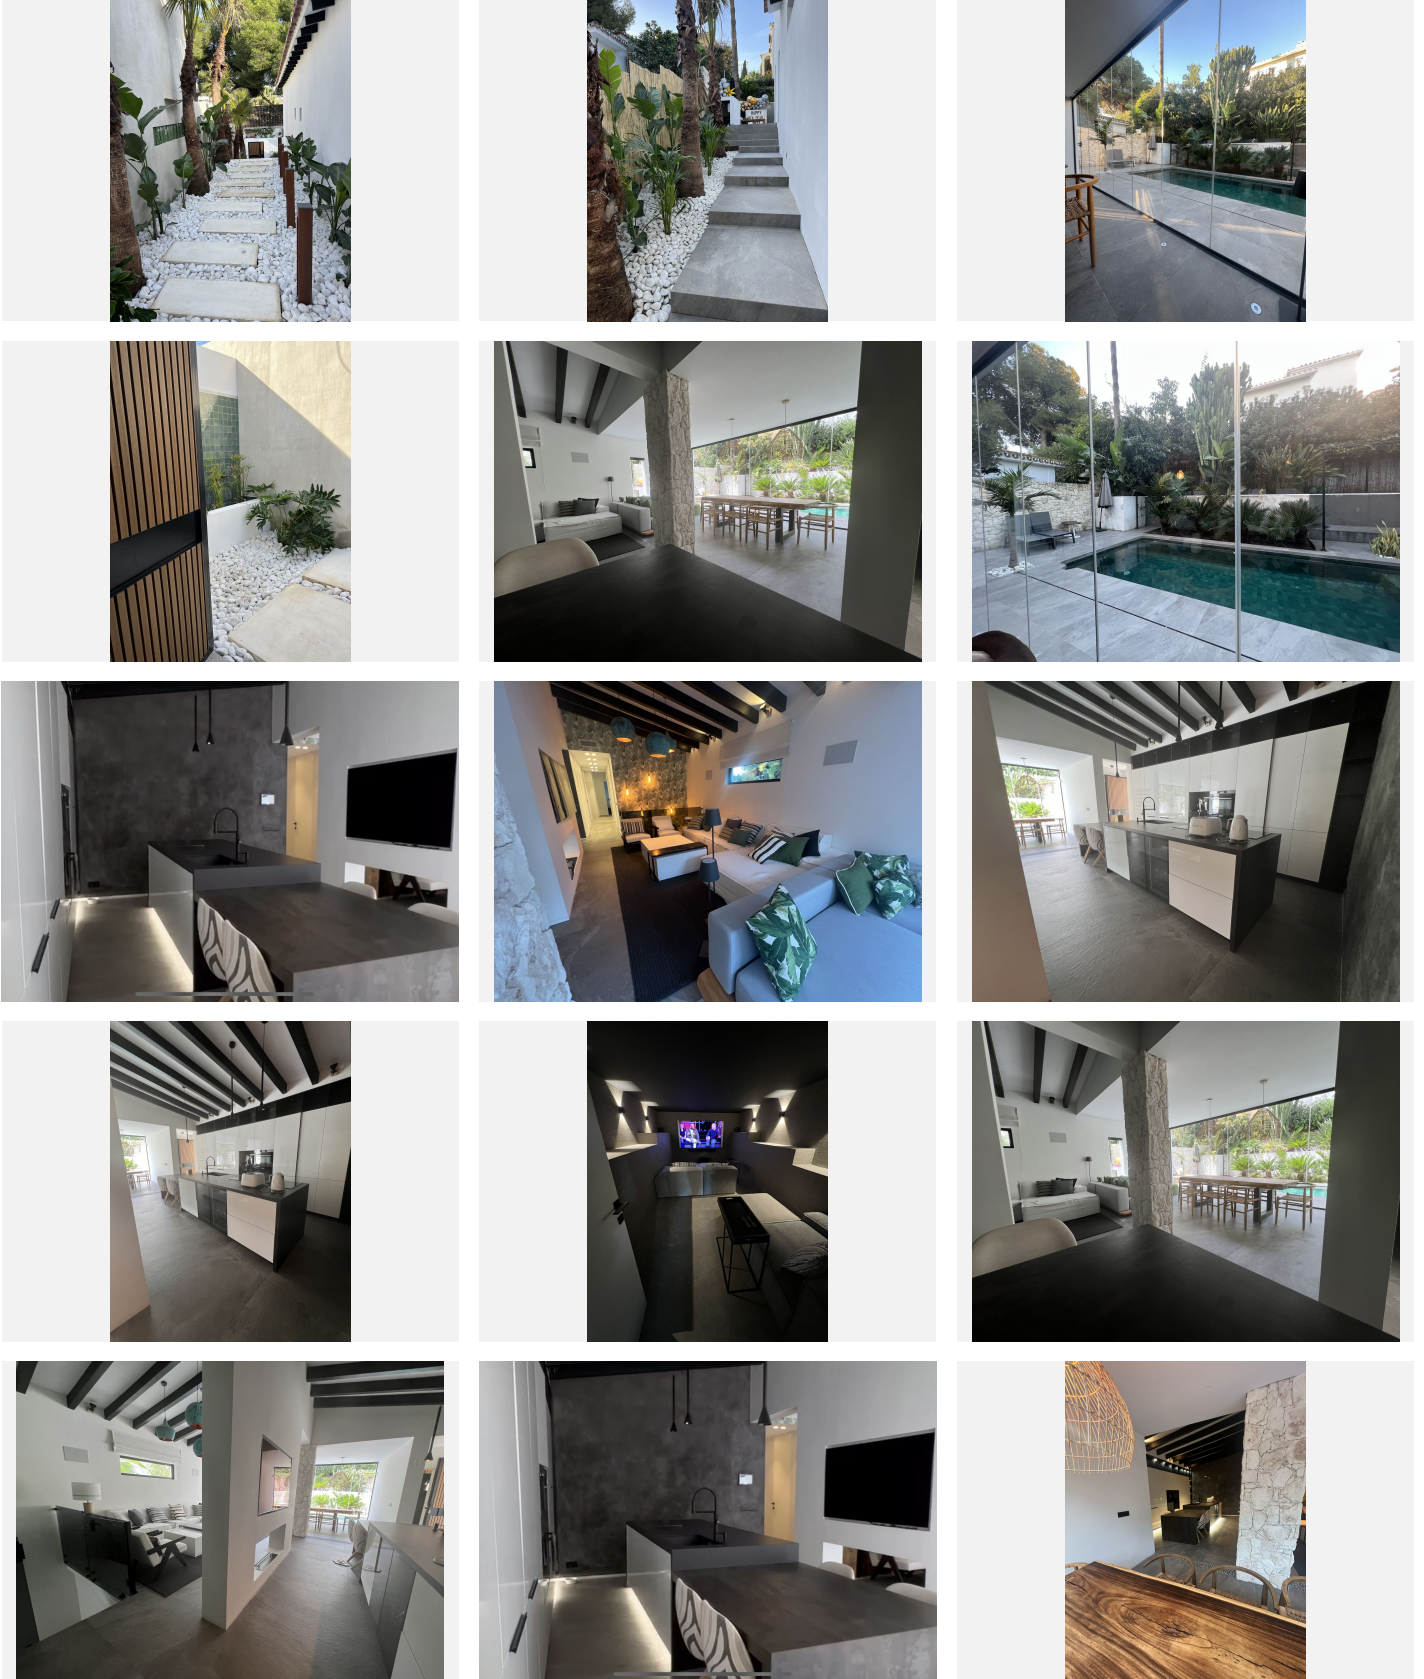

IDILIQ

ESTATES