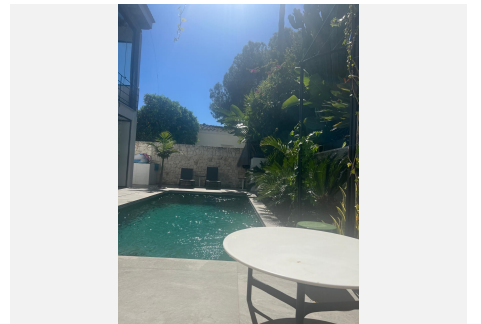

IDILIQ

ESTATES