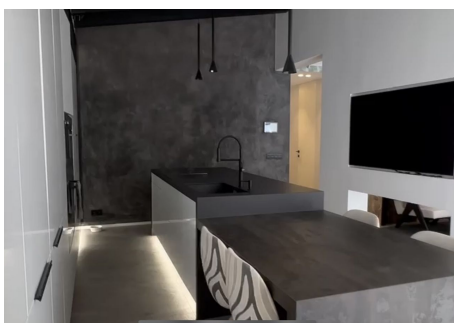

IDILIQ

ESTATES