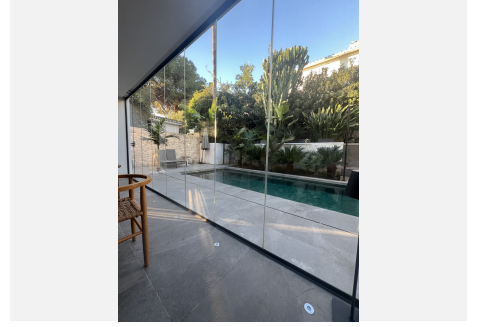

IDILIQ

ESTATES