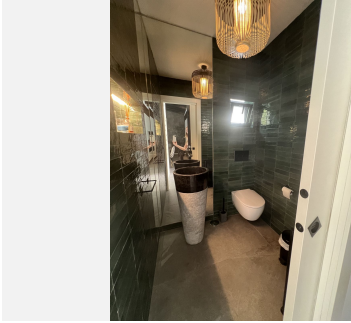

IDILIQ

ESTATES