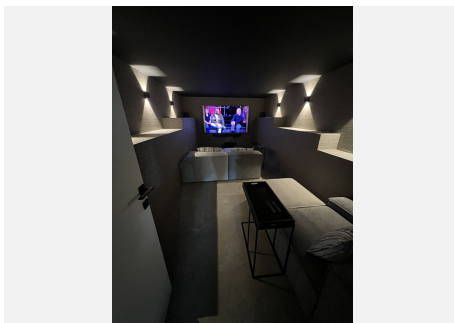

IDILIQ

ESTATES