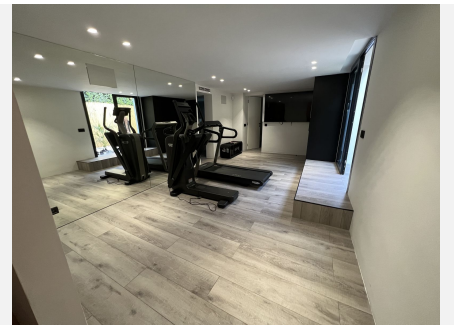

IDILIQ

ESTATES