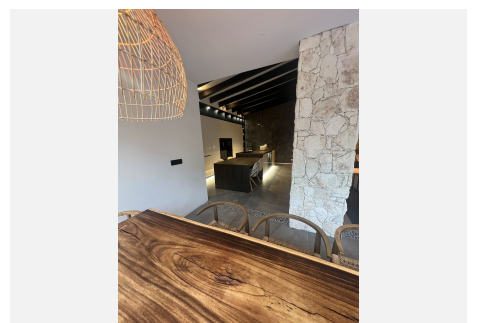

IDILIQ

ESTATES