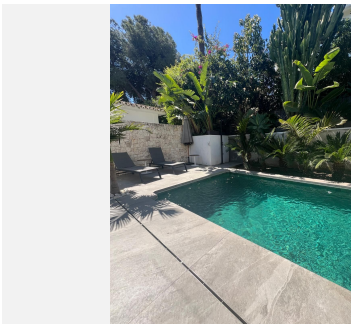

IDILIQ

ESTATES