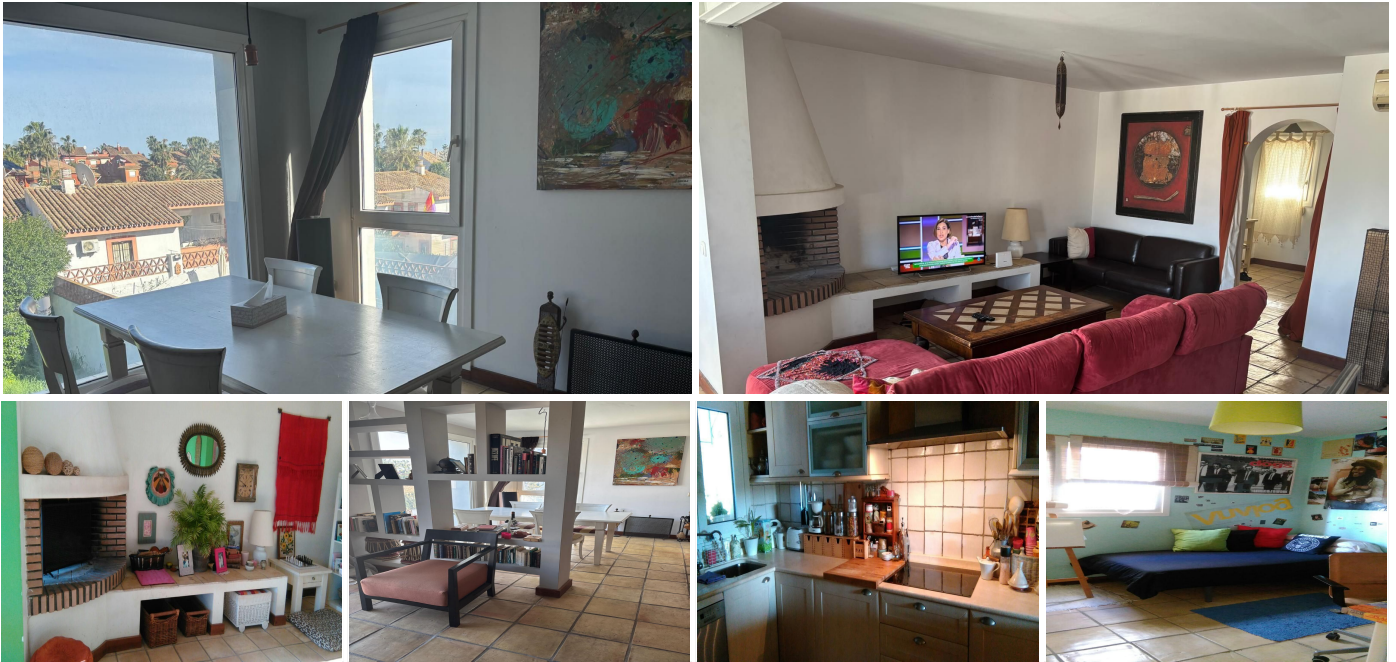

IDILIQ

ESTATES

R4969477

📍 Benahavís

REF# R4969477 400.000 €

BEDS

3

BATHS

2.5

BUILT

160 m²

PLOT

305 m²

TERRACE

30 m²

The property is located just 10 minutes by car from Puerto Banús, in the quiet area of Atalaya Alta, surrounded by schools, supermarkets, and golf courses. On the ground floor, there are three bedrooms and two bathrooms; the master bedroom features a spacious walk-in closet and a full bathroom equipped with a shower and bathtub, as well as access to a terrace and garden. On the upper floor, there is a large living room with a fireplace, a modern kitchen, and a guest toilet. The garden offers the possibility of building a small private pool, perfect for enjoying the Mediterranean climate