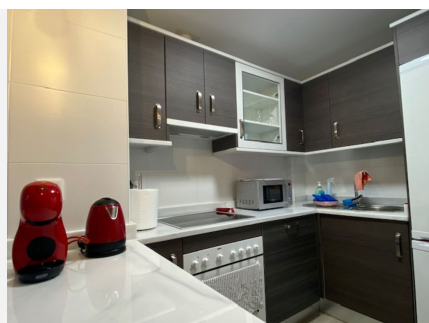

IDILIQ

ESTATES