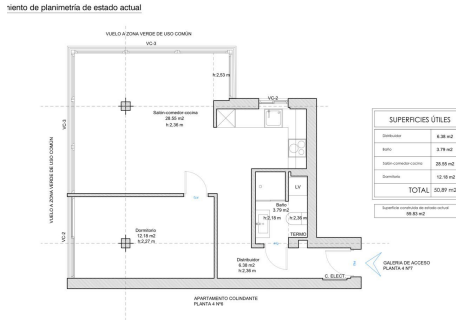

IDILIQ

ESTATES