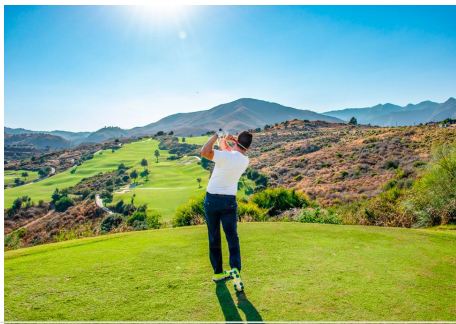

3

BUILT

253 m²

PLOT

1142 m²

TERRACE

143 m²

Villa with golf views. Excellent location for a luxury villa with golf views, 12 minutes away from the beach. South facing, infinity pool. Inside urbanización La Cala Golf. 4 bedrooms 3 bathrooms Built 253.19 m² Usable surface 187.37 m² Plot 1,142.71 m² 2 floors Infinity pool 39.30 m² 2 parking spaces