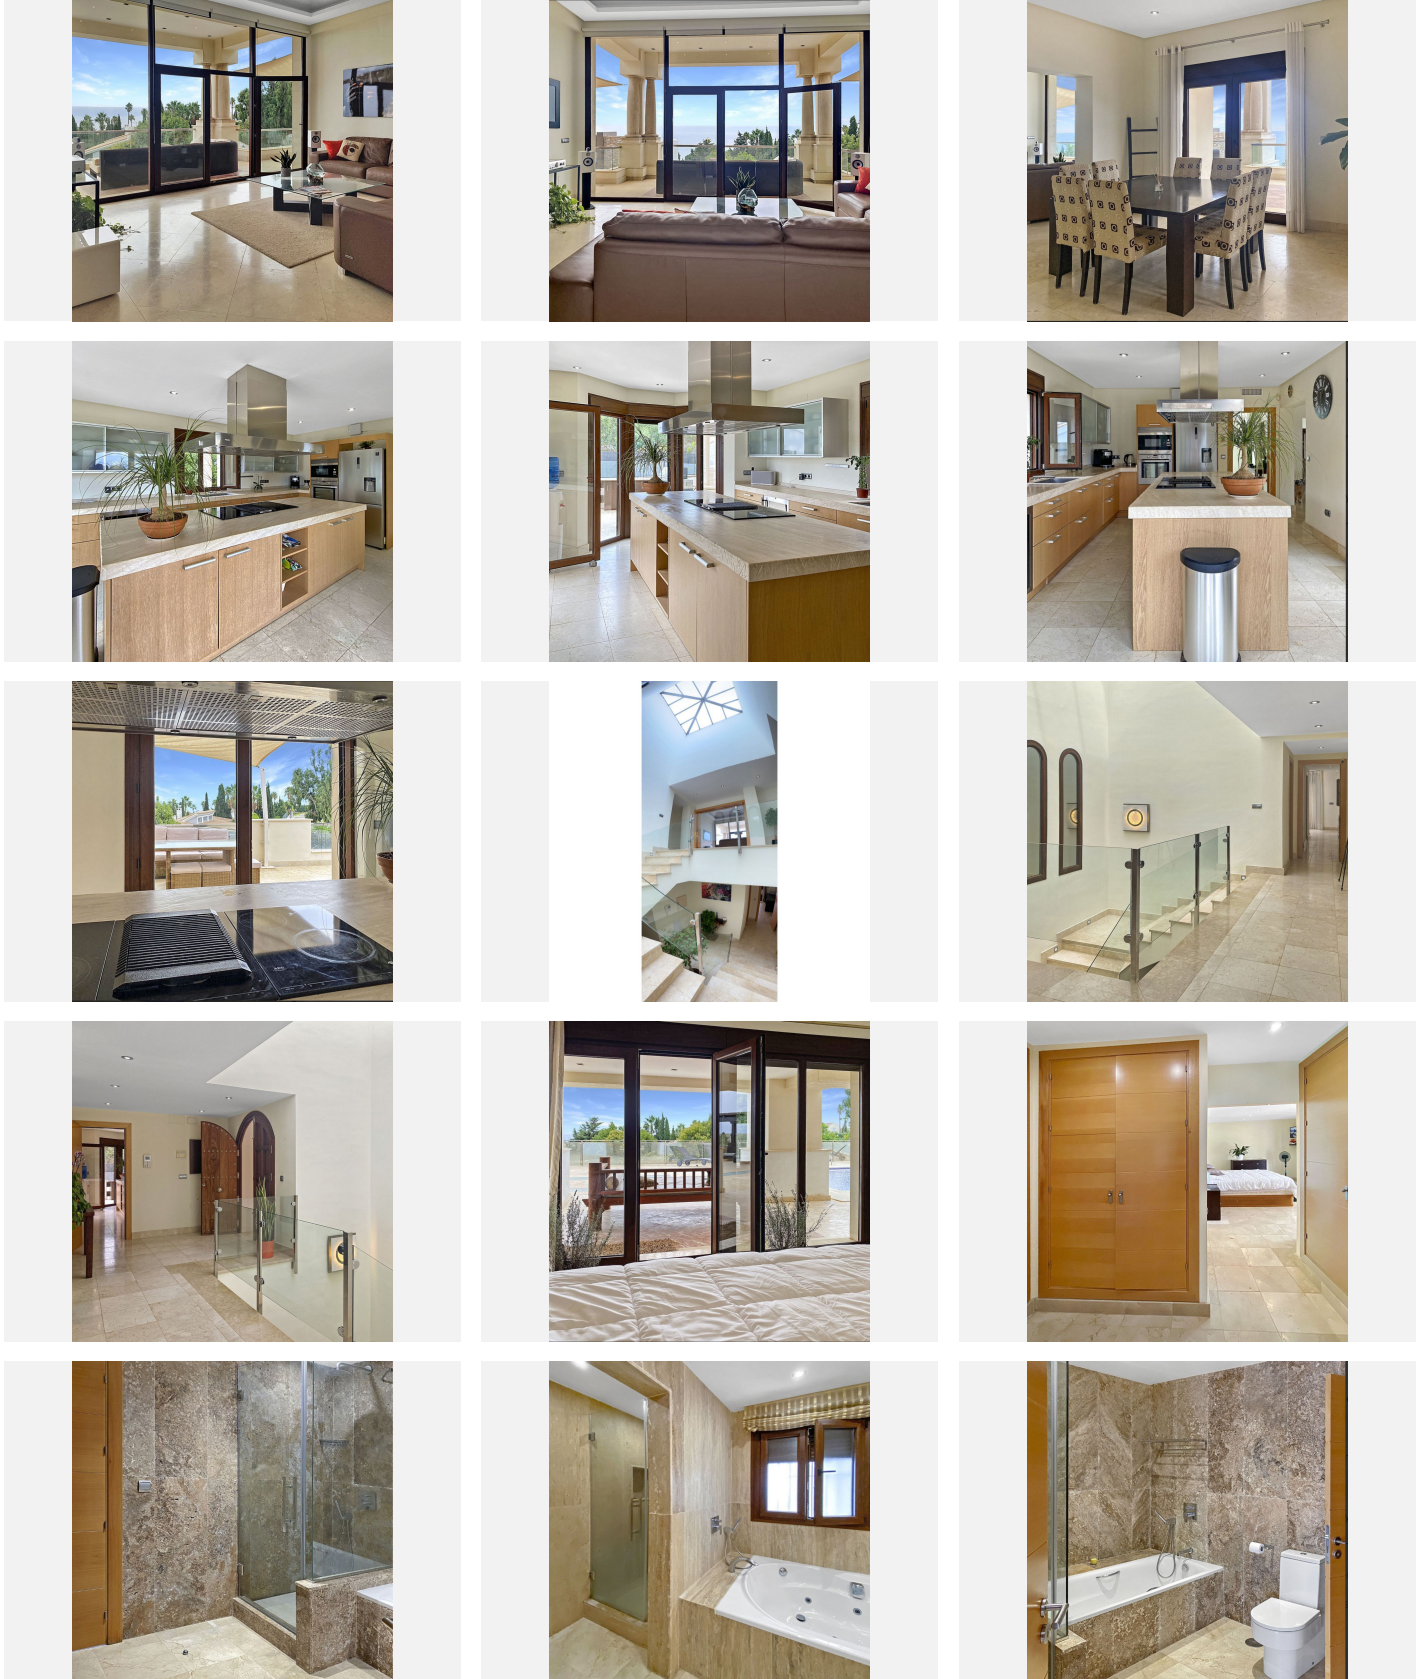

IDILIQ

ESTATES