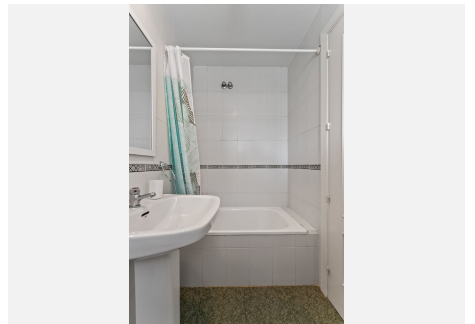

IDILIQ

ESTATES