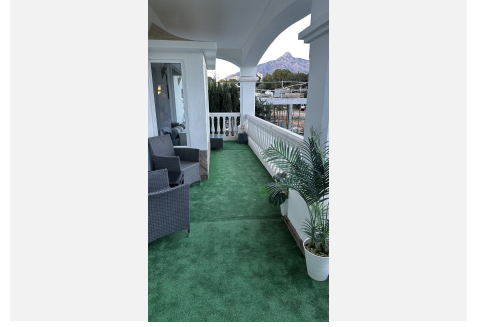

IDILIQ

ESTATES