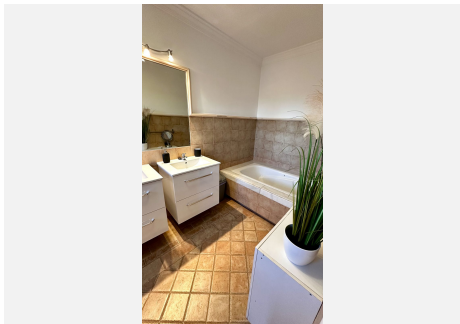

IDILIQ

ESTATES