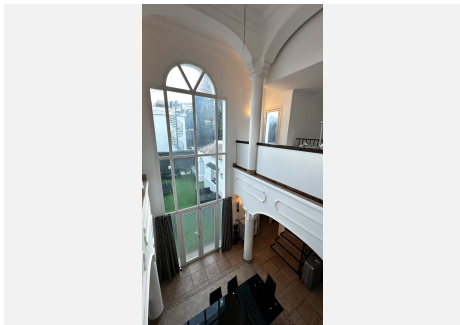

IDILIQ

ESTATES