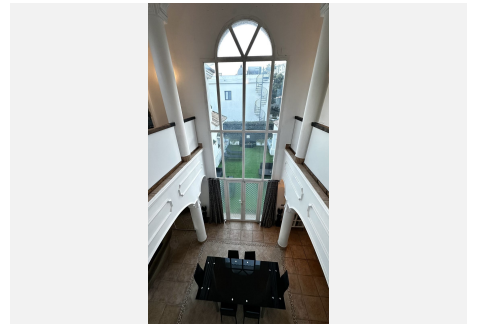

IDILIQ

ESTATES