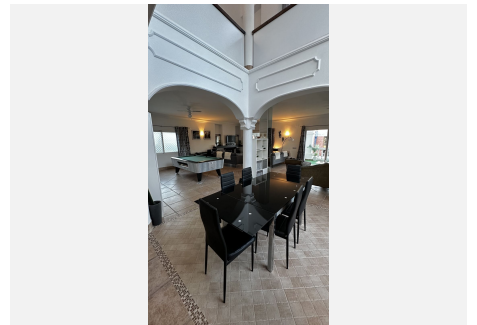

IDILIQ

ESTATES