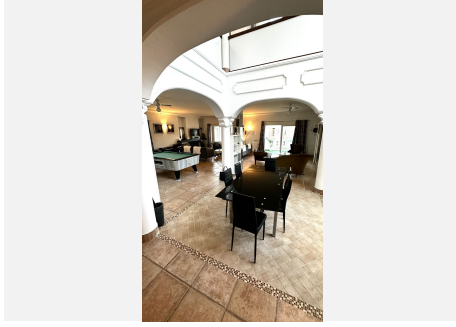

IDILIQ

ESTATES