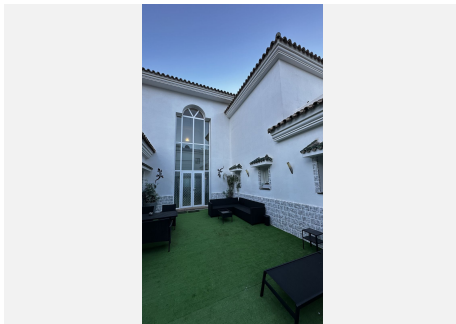

IDILIQ

ESTATES