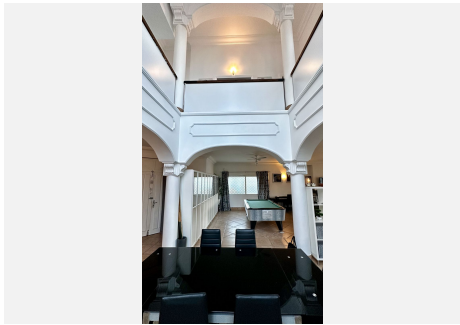

IDILIQ

ESTATES