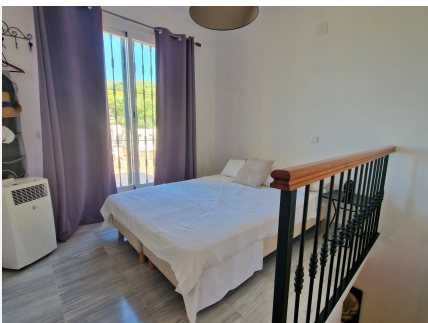

IDILIQ

ESTATES