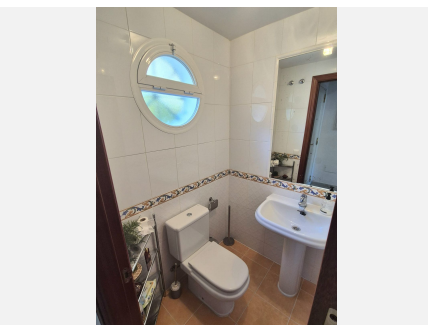

IDILIQ

ESTATES

good for when you work from home.