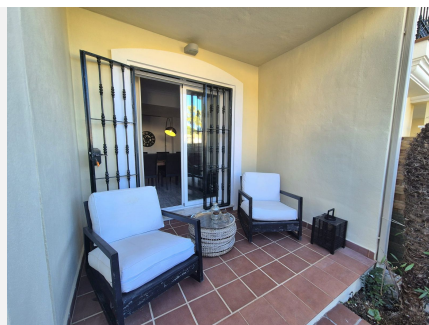

IDILIQ

ESTATES

good for when you work from home.