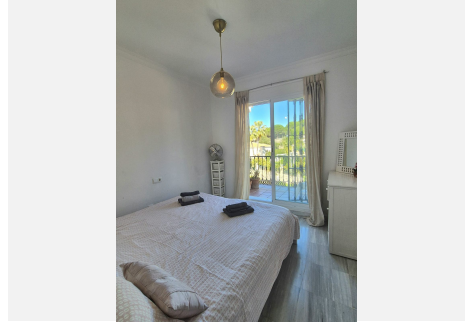

IDILIQ

ESTATES