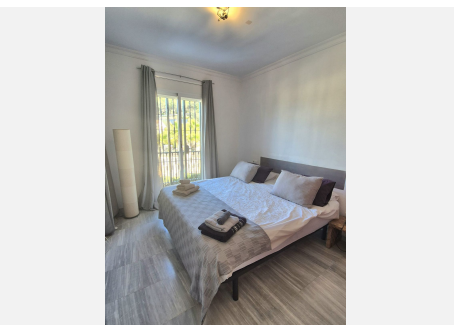

IDILIQ

ESTATES

good for when you work from home.