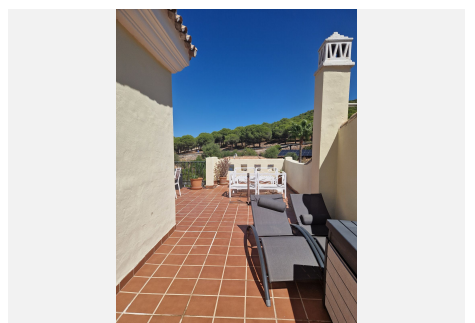

IDILIQ

ESTATES