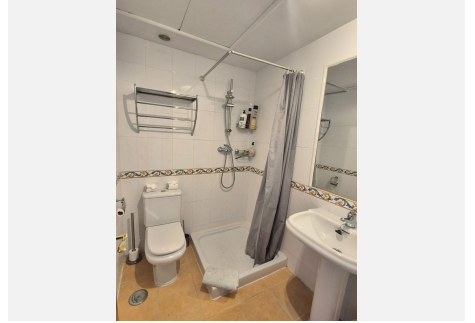

IDILIQ

ESTATES