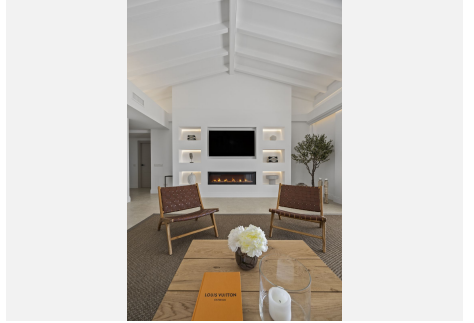

IDILIQ

ESTATES