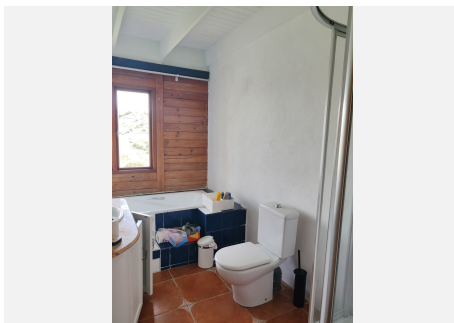

IDILIQ

ESTATES