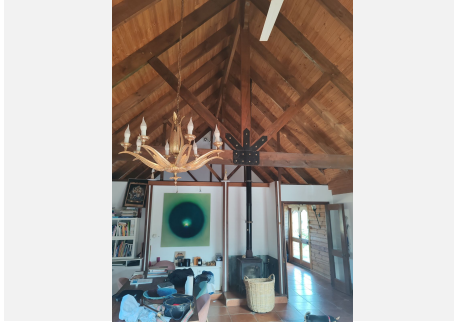

IDILIQ

ESTATES