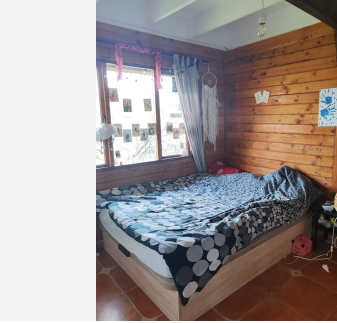

IDILIQ

ESTATES