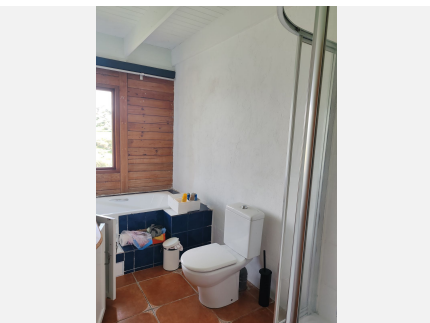

IDILIQ

ESTATES