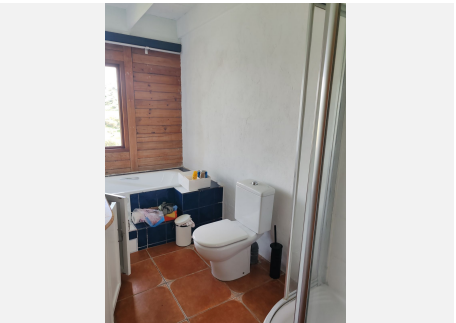

IDILIQ

ESTATES