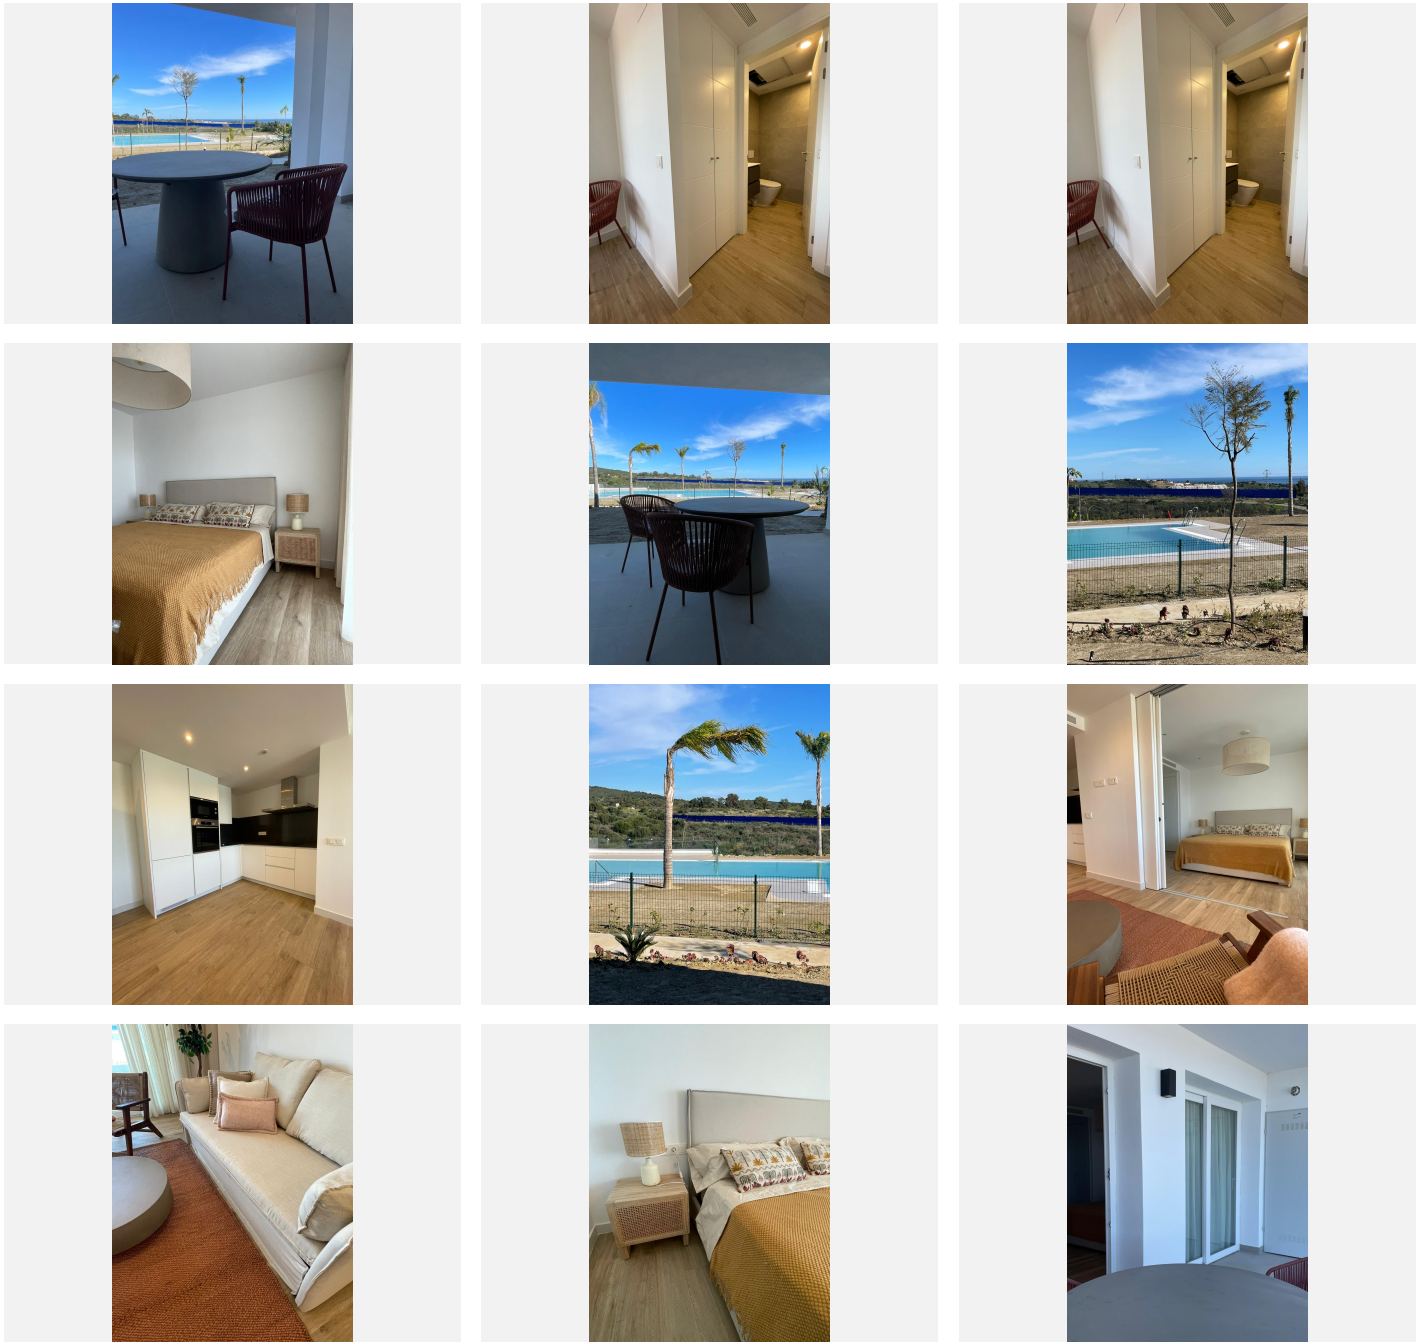

IDILIQ

ESTATES

spot n. 24 Come and enjoy this amazing property! Changing room: Access to fully equipped changing rooms next to the facilities. In fase 4, you can find 59 modern apartments and penthouses with a choice of 2 and 3 bedrooms. Our focus is always on maximum comfort for you and your family. This apartment is ground floor with a huge garden and sea views.