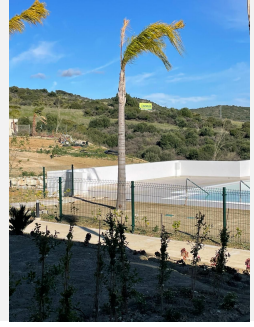

IDILIQ

ESTATES