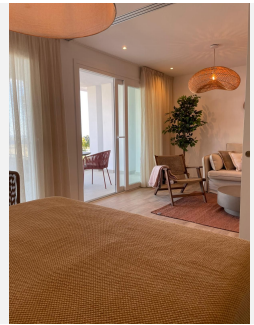

IDILIQ

ESTATES