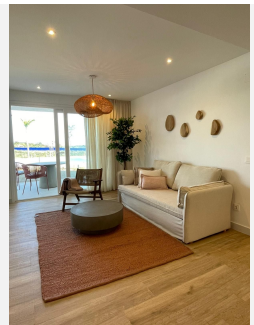

IDILIQ

ESTATES