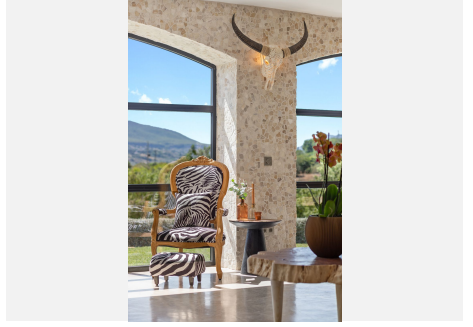

IDILIQ

ESTATES