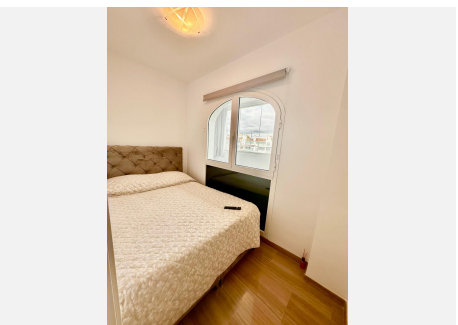

IDILIQ

ESTATES

fingertips. Do not hesitate to contact us to arrange a visit.