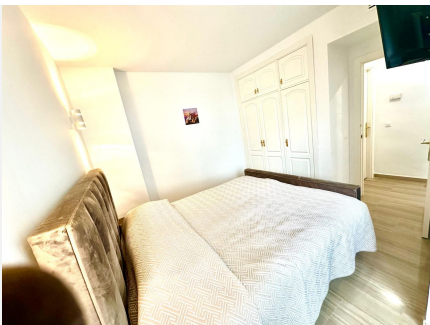

IDILIQ

ESTATES

fingertips. Do not hesitate to contact us to arrange a visit.