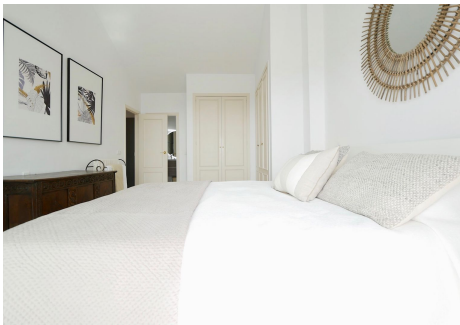

IDILIQ

ESTATES