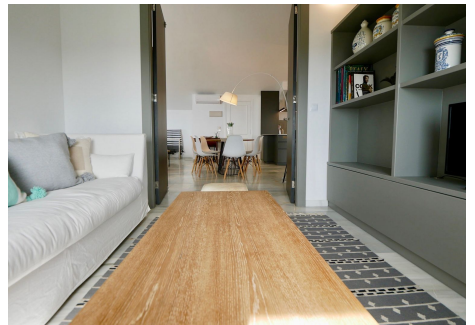

IDILIQ

ESTATES