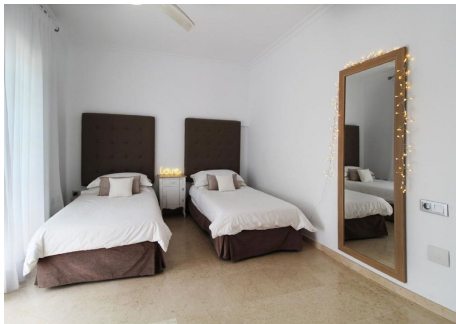

IDILIQ

ESTATES

enjoy the Mediterranean lifestyle in one of the finest areas of Nueva Andalucía. Don't miss the opportunity to own this magnificent villa! A true gem that combines tranquility, luxury, and comfort in a prime location. Contact us today to schedule a viewing. Your new home awaits!