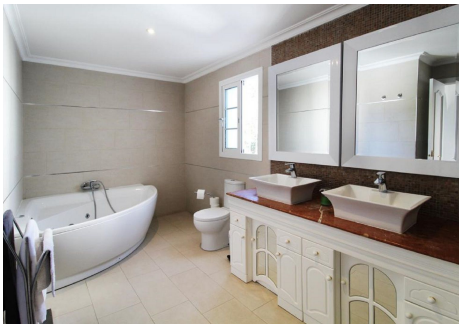

IDILIQ

ESTATES

enjoy the Mediterranean lifestyle in one of the finest areas of Nueva Andalucía. Don't miss the opportunity to own this magnificent villa! A true gem that combines tranquility, luxury, and comfort in a prime location. Contact us today to schedule a viewing. Your new home awaits!