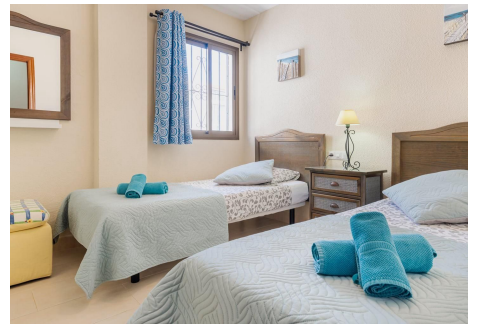

IDILIQ

ESTATES