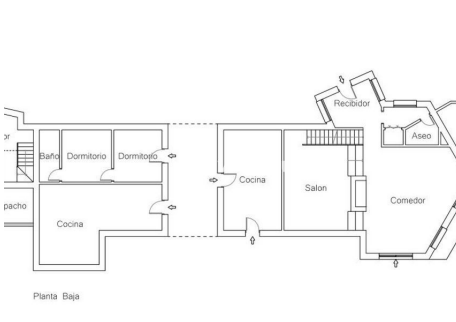

INFORMATION ABOUT VILLA NATALIE				
ROOM	AREA (m²)	NO. OF ROOMS	NO. OF BATHS	TOTAL
Living Room	2	1	0	6
Bed Room	2	4	0	6
Bed Room	2	4	0	6
Bed Room	2	4	0	6
Bed Room	2	4	0	6
Living Room	2	1	1	2
Living Room	2	1	1	2
Living Room	2	1	1	2
Office	1	1	1	2
Garage	3	3	0	3
Store	1	1	0	1
Gate	1	1	0	1
Basement	1	1	0	1
				SURFACE (m²)
Built (±) (Garage)				1.243
Plot (±) (Garage)				2.117
EXPENSES				
	YEARLY	MONTHLY		
IBI (Municipal Tax)	5.572,81 €	464,39 €		
GARAGE COLLECTION	276,84 €	23,07 €		
COMMUNITY FEE	1.682,91 €	140,24 €		
TOTAL EXPENSES	7.532,56 €	627,70 €		

REQUERIR INFORMACION DE VILLA NATALIE			
HABITACIONES	CASA ESTE	CASA OESTE	TOTAL
Dormitorio planta baja	2	1	3
Dormitorio planta primera	2	4	6
Total Dormitorios	4	5	9
Baño en suite	1	1	2
Aseo	1	1	2
Cocina	1	1	2
Salvavidas	1	1	2
Comedor	1	1	2
Deposito			
Sinca	3	3	6
Suelo	1	1	2
Garaje	1	1	2
Uso múltiple estivo	1	1	2
			SUPERFICIE
±2 construido (Garage)			1.243
±2 parcela (Garage)			2.117
GASTOS			
	ANUAL	MES	
IBI	5.572,81 €	464,39 €	
BAJOS	276,84 €	23,07 €	
COMUNIDAD	1.682,91 €	140,24 €	
GASTOS TOTALES	7.532,56 €	627,70 €