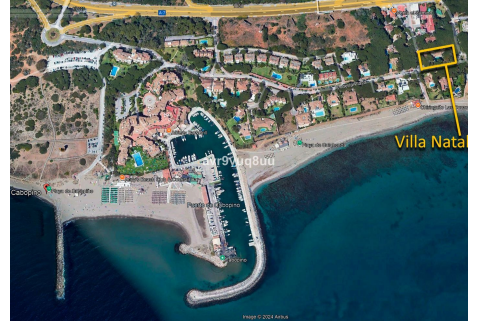

IDILIQ

ESTATES