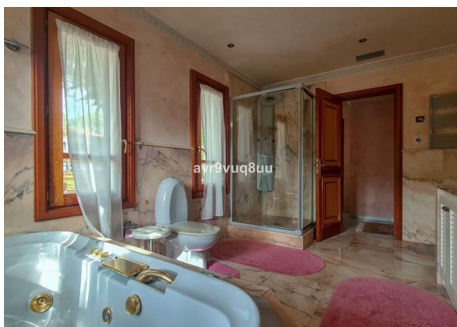

IDILIQ

ESTATES