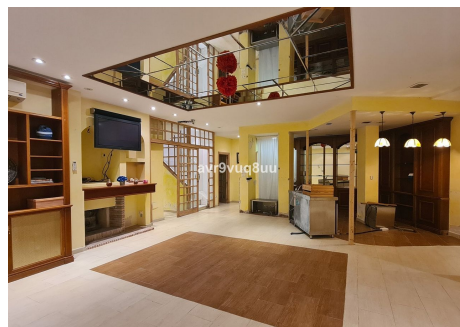

IDILIQ

ESTATES