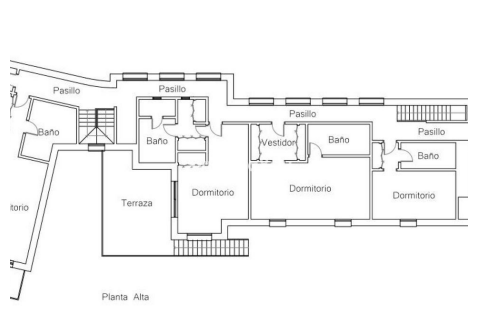

INFORMATION ABOUT VILLA NATALIE				
ROOM	AREA (m²)	NO. OF ROOMS	NO. OF BATHS	TOTAL
Living Room	2	1	0	6
Bed Room	2	4	0	6
Bed Room	2	4	0	6
Bed Room	2	4	0	6
Bed Room	2	4	0	6
Living Room	2	1	1	2
Living Room	2	1	1	2
Living Room	2	1	1	2
Office	1	1	1	2
Garage	3	3	0	3
Store	1	1	0	1
Gate	1	1	0	1
Basement	1	1	0	1
				SURFACE (m²)
Built (±) (Garage)				1.243
Plot (±) (Garage)				2.117
EXPENSES				
	YEARLY	MONTHLY		
IBI (Municipal Tax)	5.572,81 €	464,39 €		
GARAGE COLLECTION	276,84 €	23,07 €		
COMMUNITY FEE	1.682,91 €	140,24 €		
TOTAL EXPENSES	7.532,56 €	627,70 €		

REQUERIR INFORMACION DE VILLA NATALIE			
HABITACIONES	CASA ESTE	CASA OESTE	TOTAL
Dormitorio planta baja	2	1	3
Dormitorio planta primera	2	4	6
Total Dormitorios	4	5	9
Baño en suite	1	1	2
Aseo	1	1	2
Cocina	1	1	2
Salvavidas	1	1	2
Comedor	1	1	2
Deposito			
Sinca	3	3	6
Suelo	1	1	2
Garaje	1	1	2
Uso múltiple estivo	1	1	2
			SUPERFICIE
±2 construido (Garage)			1.243
±2 parcela (Garage)			2.117
GASTOS			
	ANUAL	MES	
IBI	5.572,81 €	464,39 €	
BAJOS	276,84 €	23,07 €	
COMUNIDAD	1.682,91 €	140,24 €	
GASTOS TOTALES	7.532,56 €	627,70 €