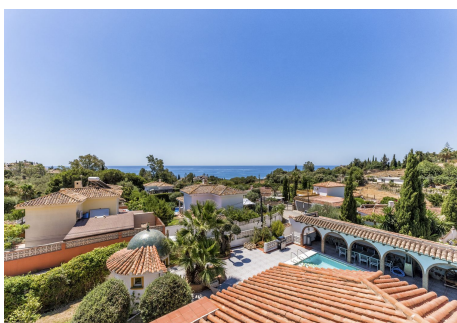

IDILIQ

ESTATES