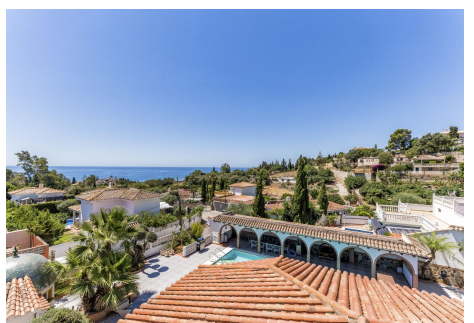

IDILIQ

ESTATES