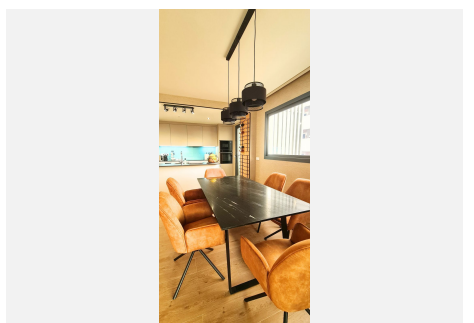

IDILIQ

ESTATES