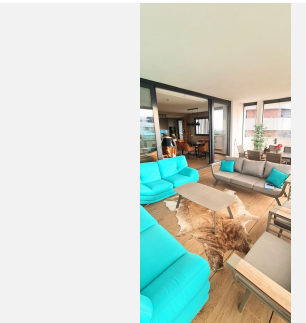

IDILIQ

ESTATES