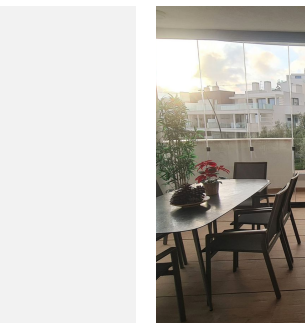

IDILIQ

ESTATES