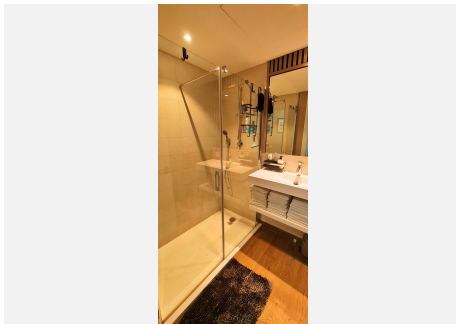

IDILIQ

ESTATES