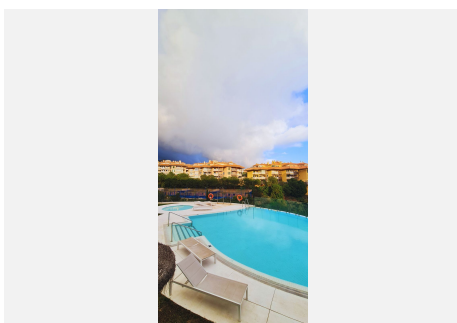

IDILIQ

ESTATES