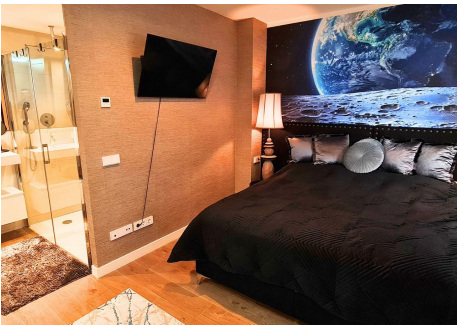

IDILIQ

ESTATES