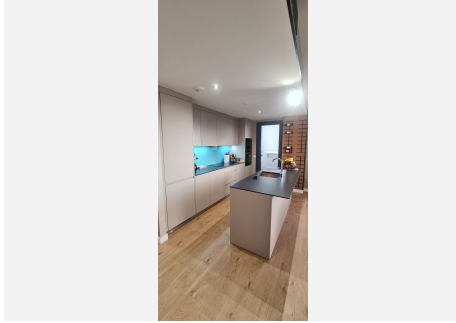

IDILIQ

ESTATES