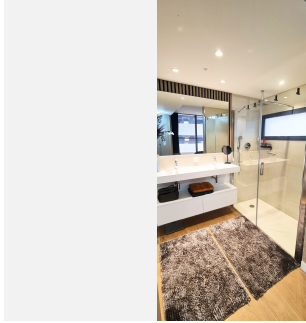

IDILIQ

ESTATES