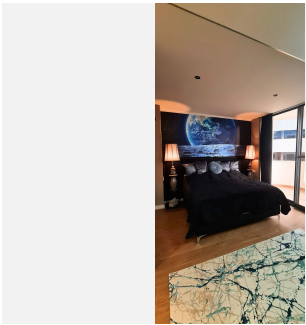

IDILIQ

ESTATES