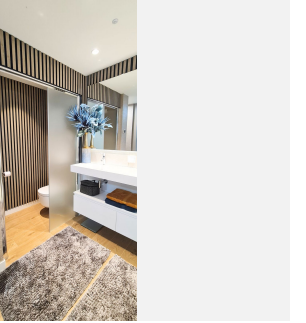

IDILIQ

ESTATES