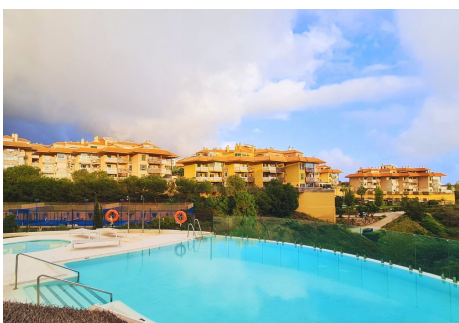

IDILIQ

ESTATES