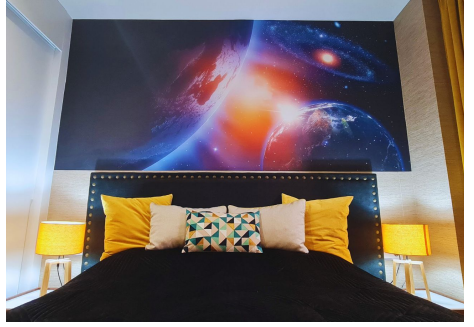

IDILIQ

ESTATES