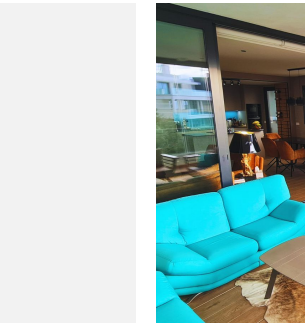

IDILIQ

ESTATES