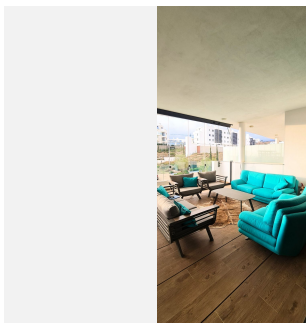

IDILIQ

ESTATES