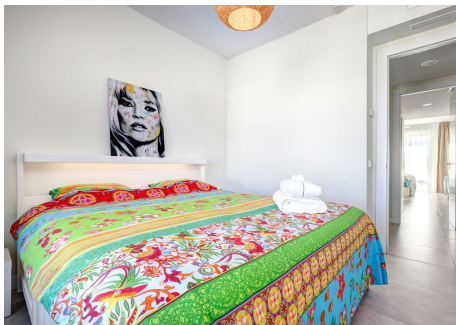

IDILIQ

ESTATES

Country club, and 20 pádel courts, The beach is reachable by a private walk/biking road at 500 meters."