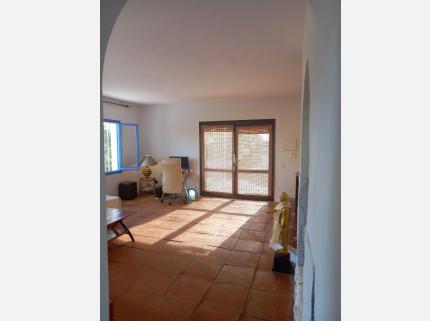

IDILIQ

ESTATES